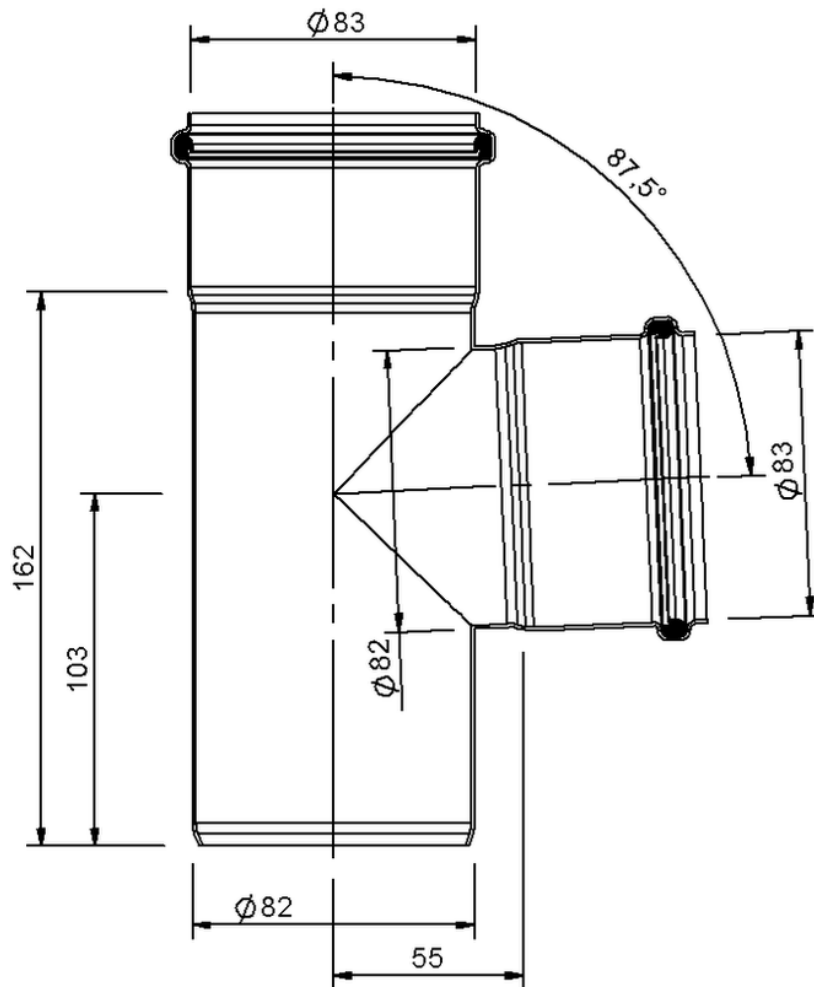

# Technical drawing

## SitaPipe stainless steel branch 87.5° DN 80-DN 80

SitaPipe stainless steel branch 87.5° DN 80-DN 80, DIN EN 1124

Article number

70068080

Changes possible due to technical development, subject to mistakes and printing errors.