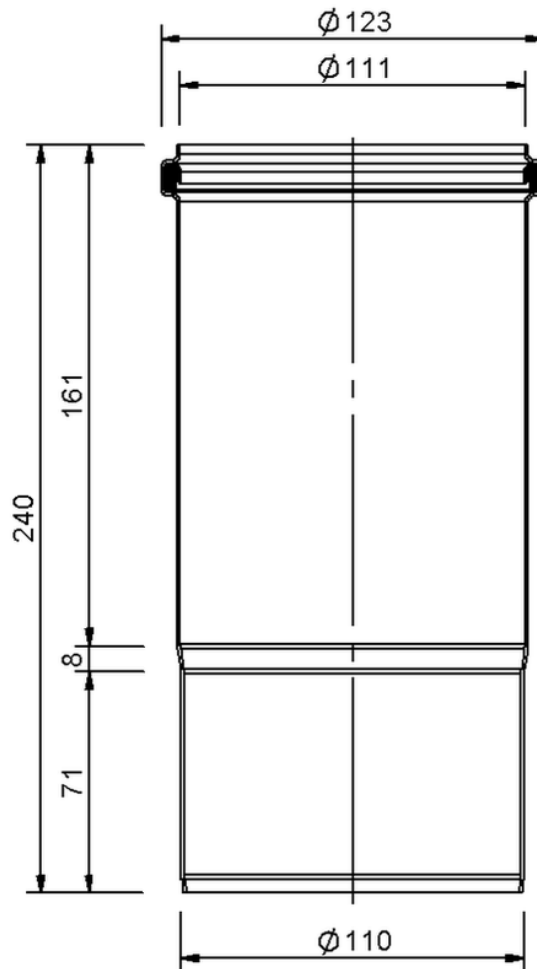

Technical drawing

SitaPipe stainless steel expansion coupler DN 100

SitaPipe stainless steel expansion coupler DN 100, DIN EN 1124

Article number

70070011

Changes possible due to technical development, subject to mistakes and printing errors.