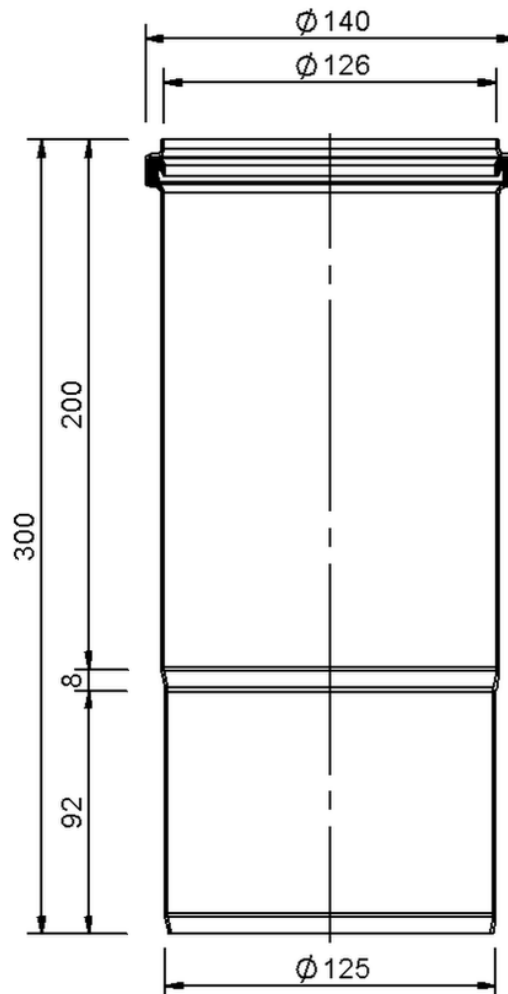

Technical drawing

SitaPipe stainless steel expansion coupler DN 125

SitaPipe stainless steel expansion coupler DN 125, DIN EN 1124

Article number

70070012

Changes possible due to technical development, subject to mistakes and printing errors.