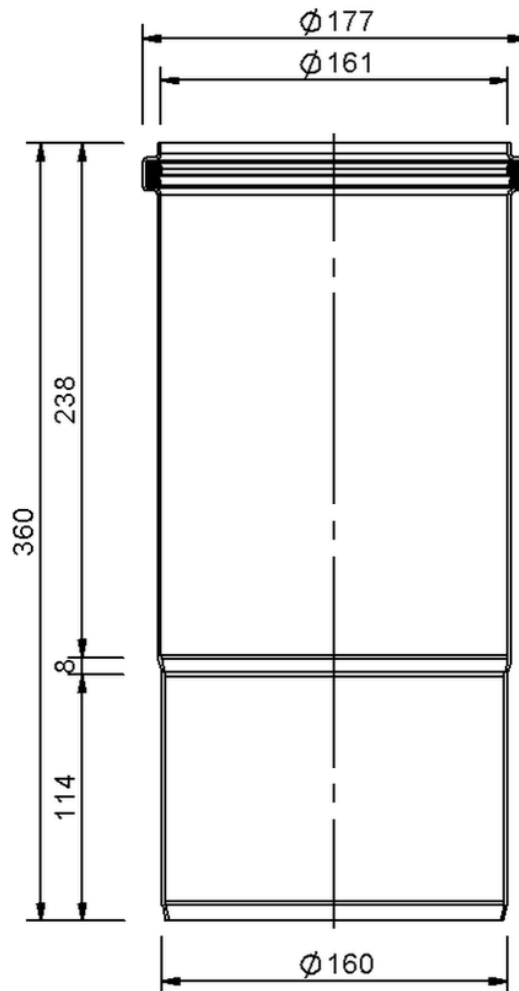

Technical drawing

SitaPipe stainless steel expansion coupler DN 150

SitaPipe stainless steel expansion coupler DN 150, DIN EN 1124

Article number

70070016

Changes possible due to technical development, subject to mistakes and printing errors.