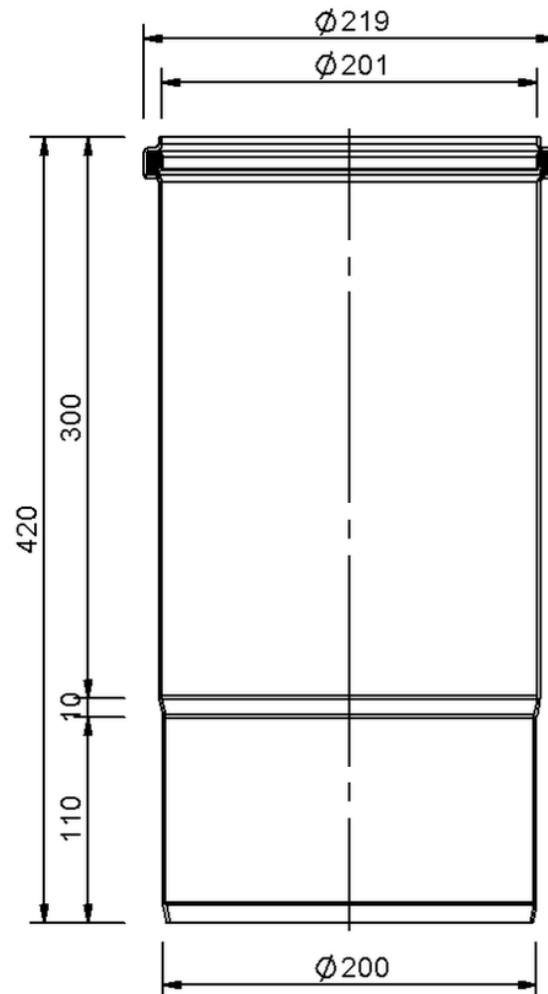

Technical drawing

SitaPipe stainless steel expansion coupler DN 200

SitaPipe stainless steel expansion coupler DN 200, DIN EN 1124

Article number

70070020

Changes possible due to technical development, subject to mistakes and printing errors.