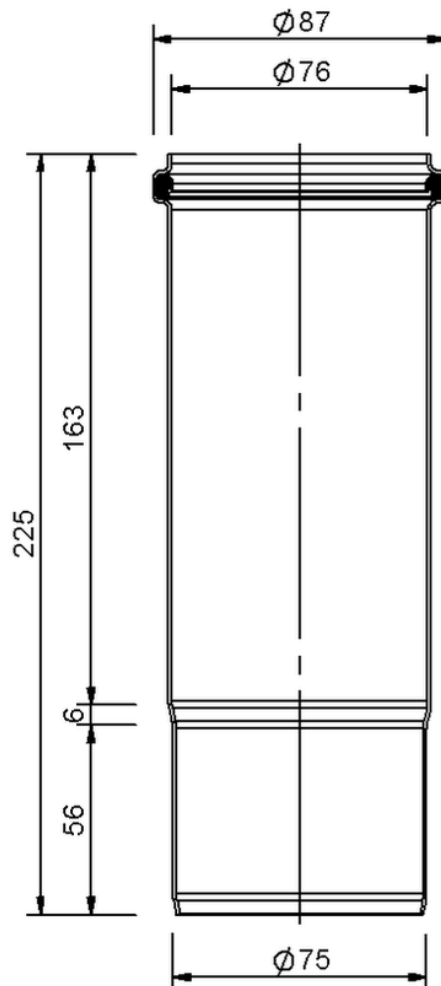

## Technical drawing

### SitaPipe stainless steel expansion sleeve DN 70

---

---

SitaPipe stainless steel expansion sleeve DN 70, DIN EN 1124

Article number

70070075

Changes possible due to technical development, subject to mistakes and printing errors.