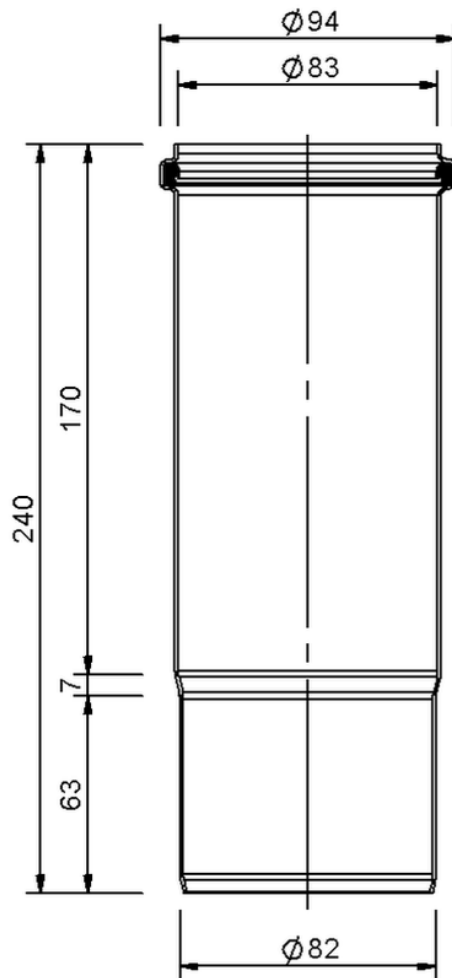

Technical drawing

SitaPipe stainless steel expansion coupler DN 80

SitaPipe stainless steel expansion coupler DN 80, DIN EN 1124

Article number

70070080

Changes possible due to technical development, subject to mistakes and printing errors.