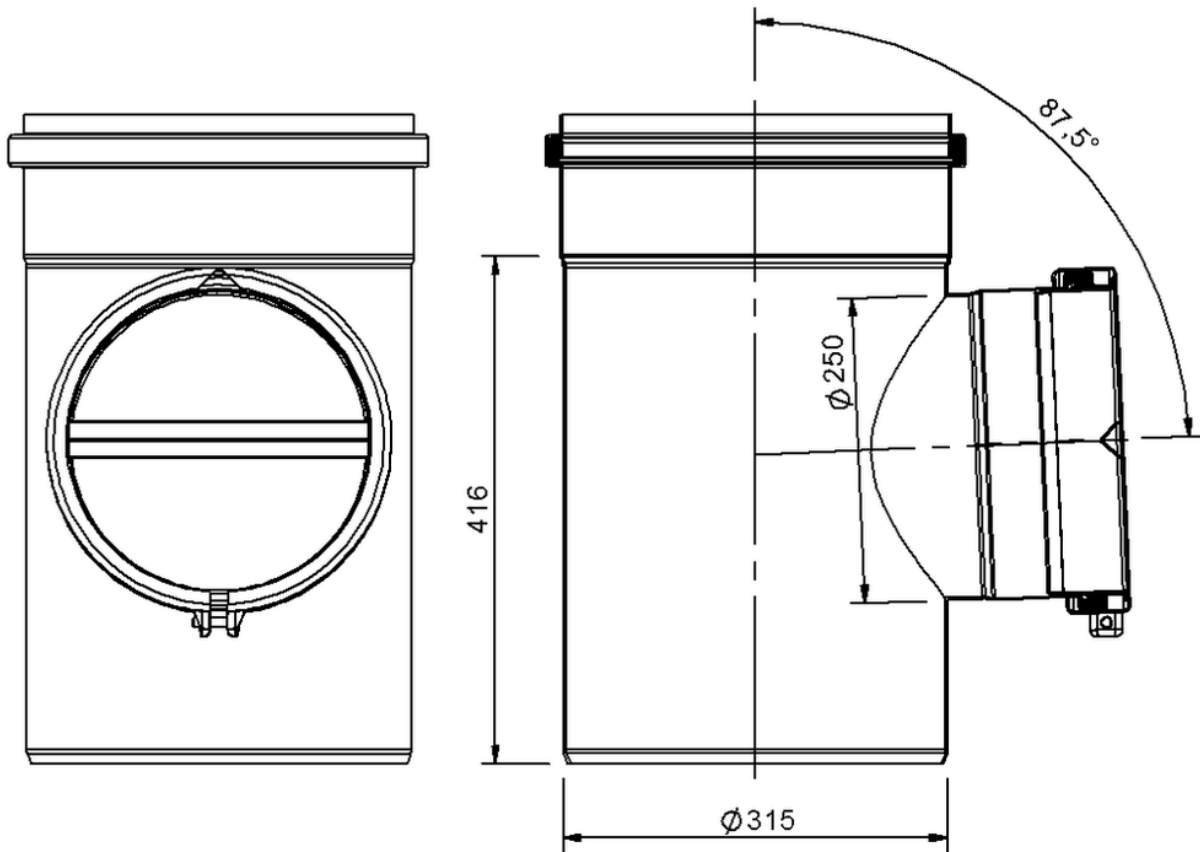

## Technical drawing

### SitaPipe stainless steel cleaning branch DN 315

---

---

SitaPipe stainless steel cleaning branch DN 315, DIN EN 1124

Article number

70083125

Changes possible due to technical development, subject to mistakes and printing errors.