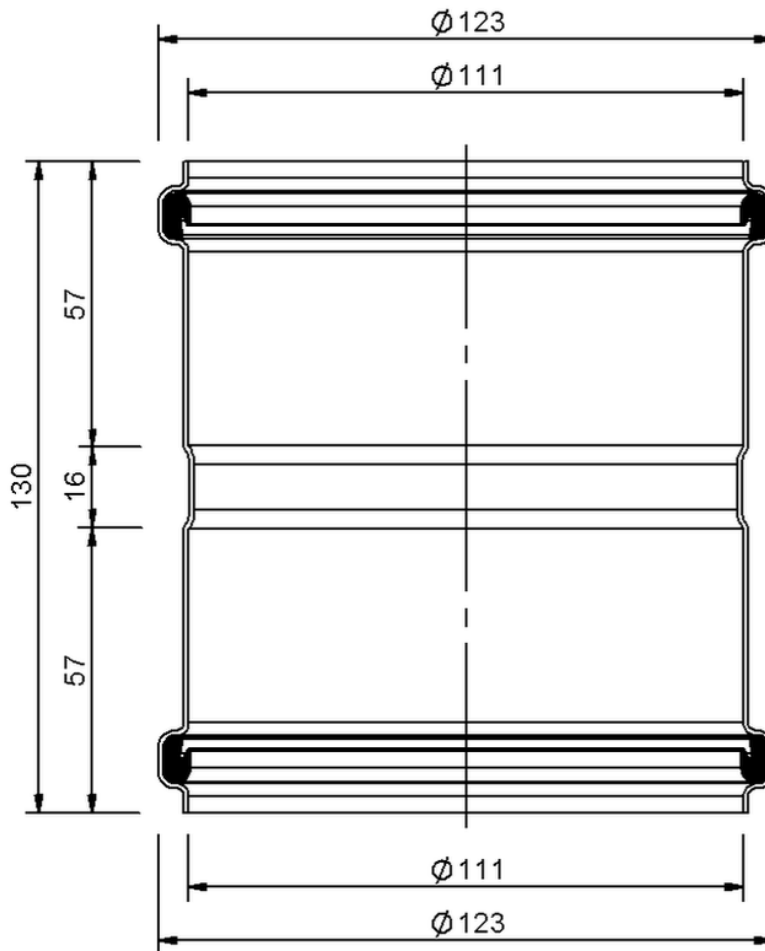

## Technical drawing

### SitaPipe stainless steel double plug-in coupler DN 100

---

---

SitaPipe stainless steel double plug-in coupler DN 100, DIN EN 1124

Article number

70091111

Changes possible due to technical development, subject to mistakes and printing errors.