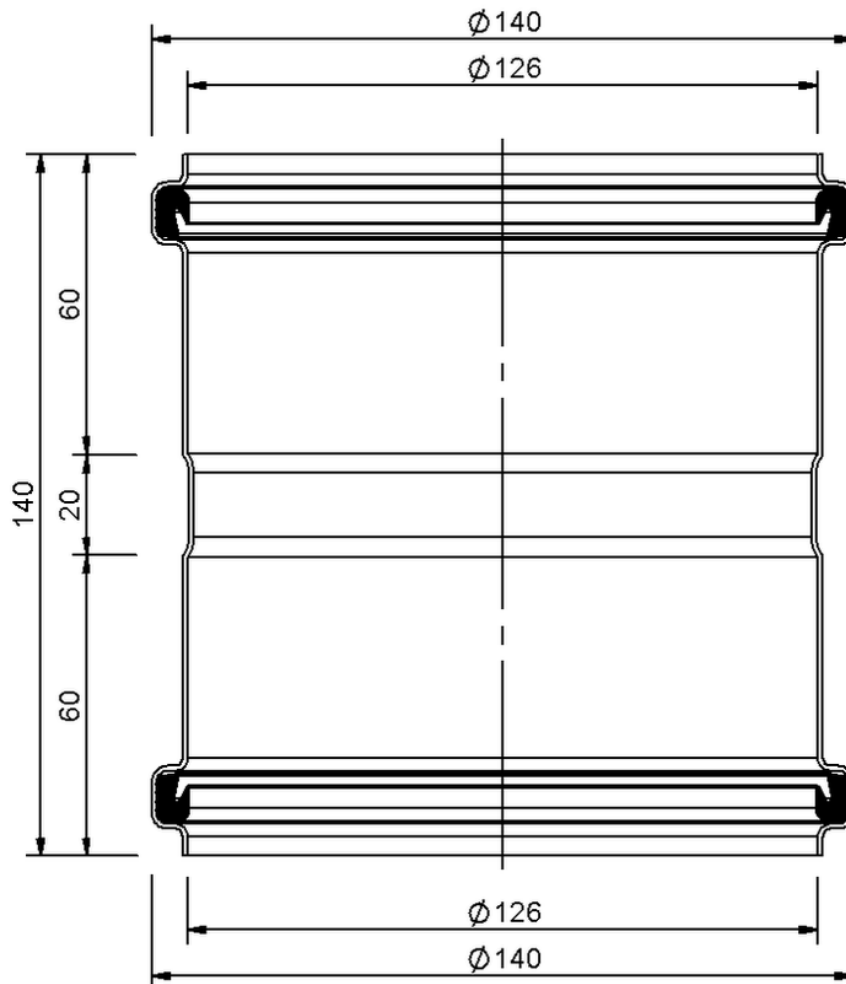

Technical drawing

SitaPipe stainless steel double plug-in coupler DN 125

SitaPipe stainless steel double plug-in coupler DN 125, DIN EN 1124

Article number

70091212

Changes possible due to technical development, subject to mistakes and printing errors.