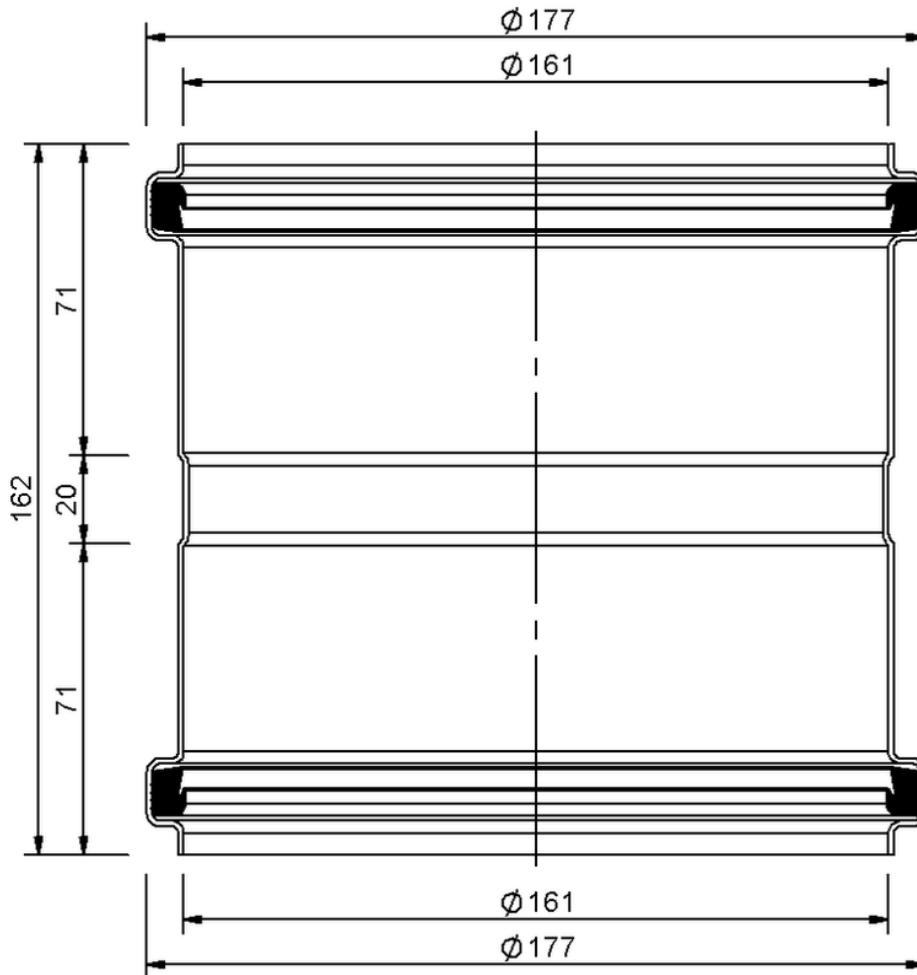

Technical drawing

Sita**Pipe** stainless steel double plug-in coupler DN 150

SitaPipe stainless steel double plug-in coupler DN 150, DIN EN 1124

Article number

70091616

Changes possible due to technical development, subject to mistakes and printing errors.