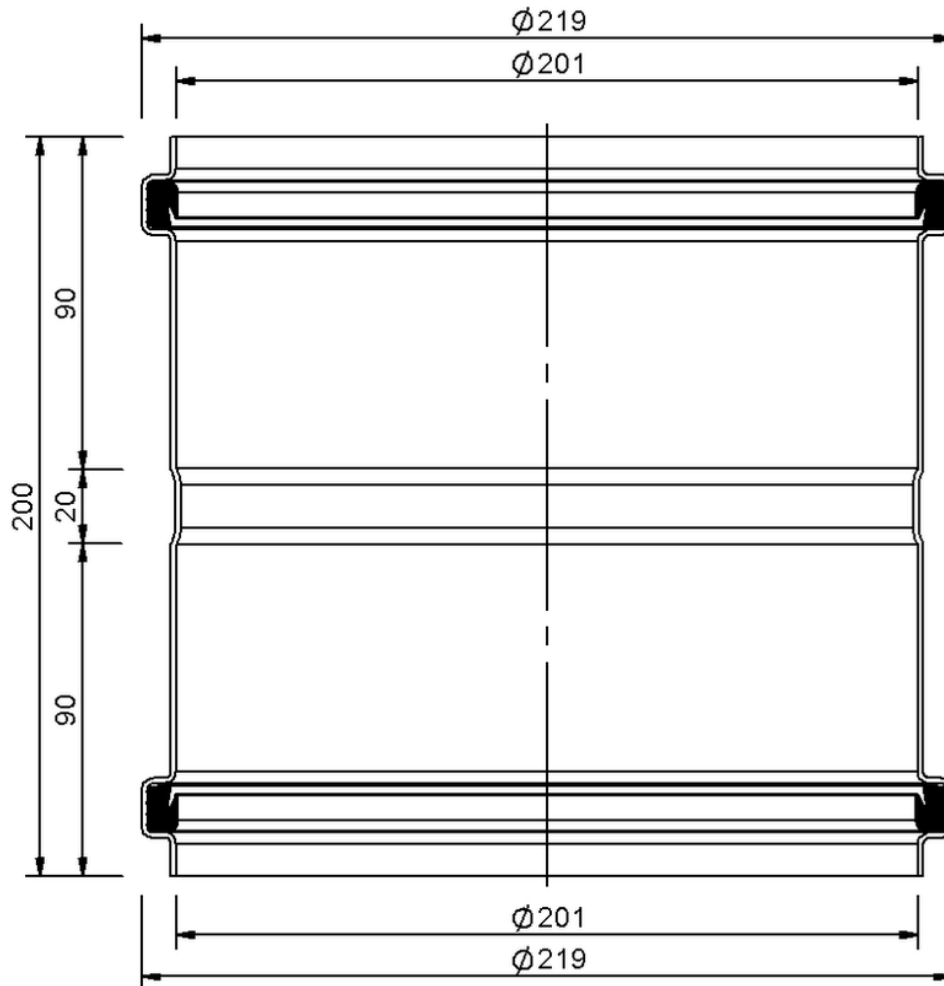

## Technical drawing

### SitaPipe stainless steel double plug-in coupler DN 200

SitaPipe stainless steel double plug-in coupler DN 200, DIN EN 1124

Article number

70092020

Changes possible due to technical development, subject to mistakes and printing errors.