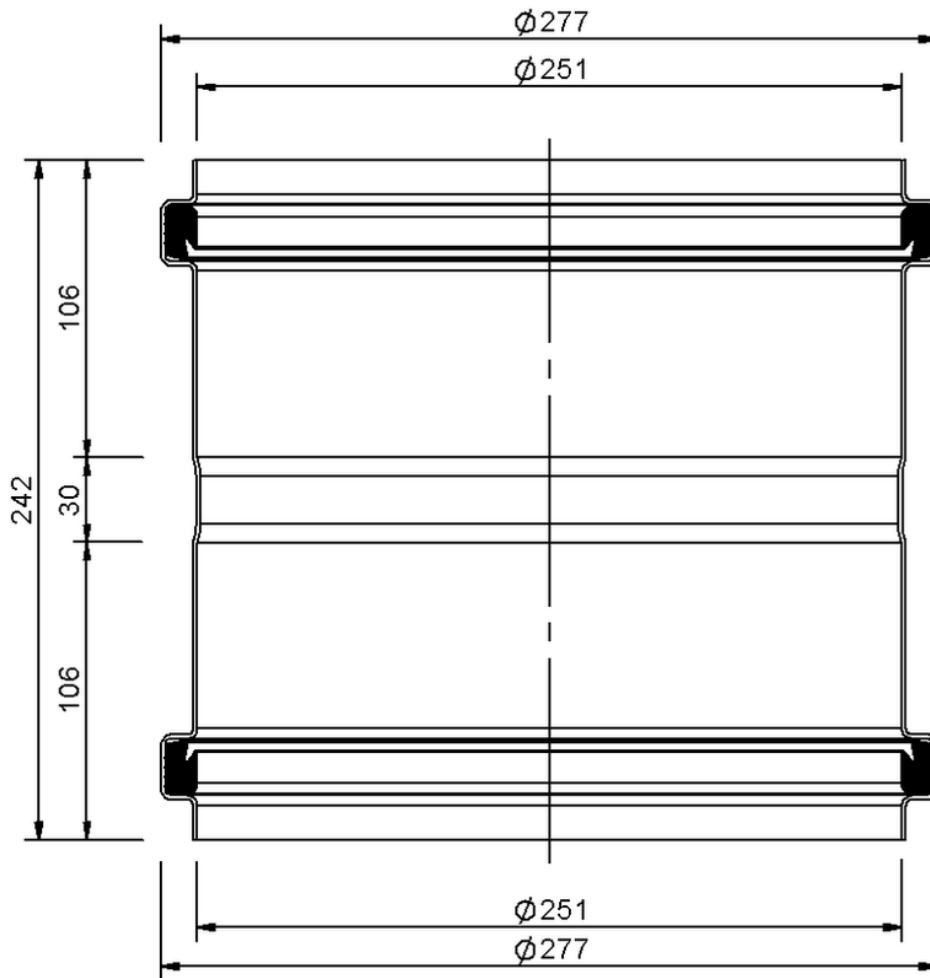

Technical drawing

SitaPipe stainless steel double plug-in coupler DN 250

SitaPipe stainless steel double plug-in coupler DN 250, DIN EN 1124

Article number

70092525

Changes possible due to technical development, subject to mistakes and printing errors.