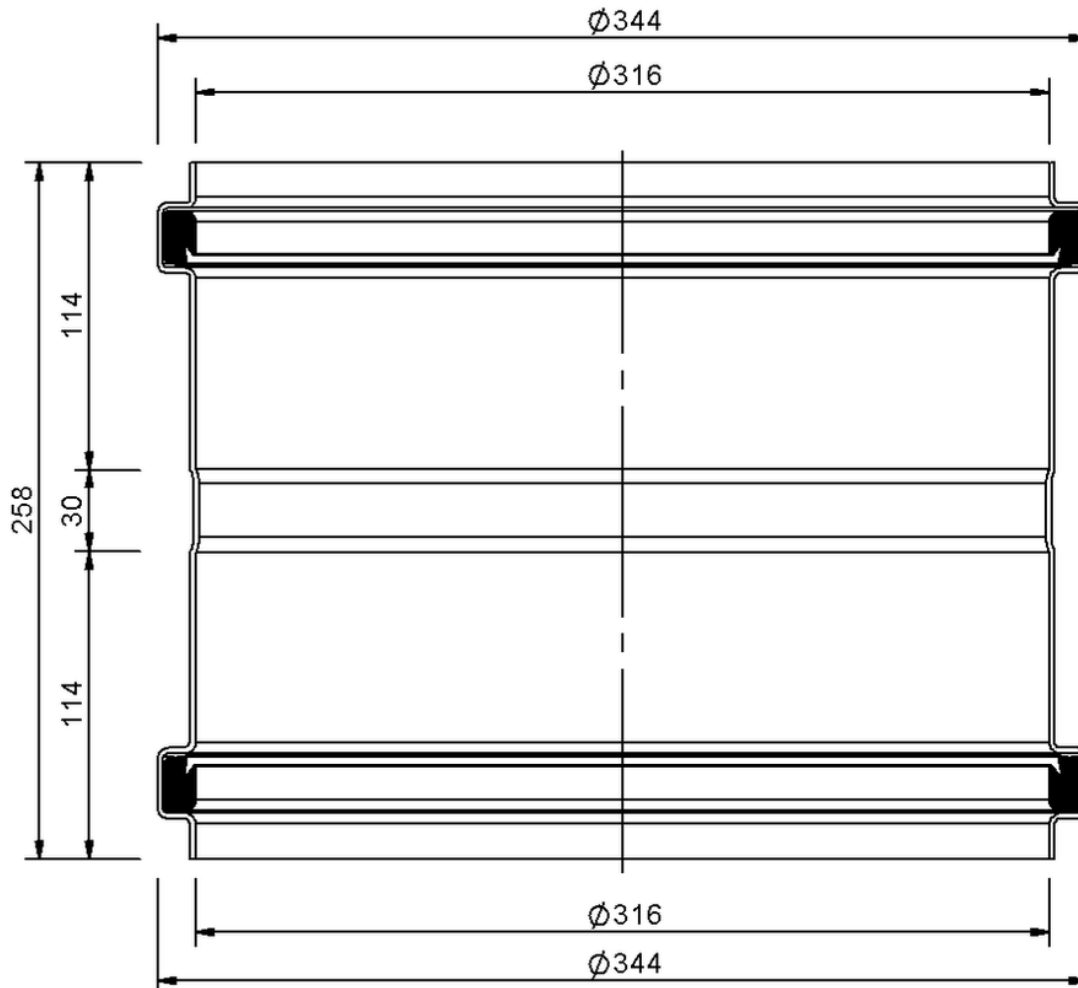

Technical drawing

SitaPipe stainless steel double plug-in coupler DN 315

SitaPipe stainless steel double plug-in coupler DN 315, DIN EN 1124

Article number

70093131

Changes possible due to technical development, subject to mistakes and printing errors.