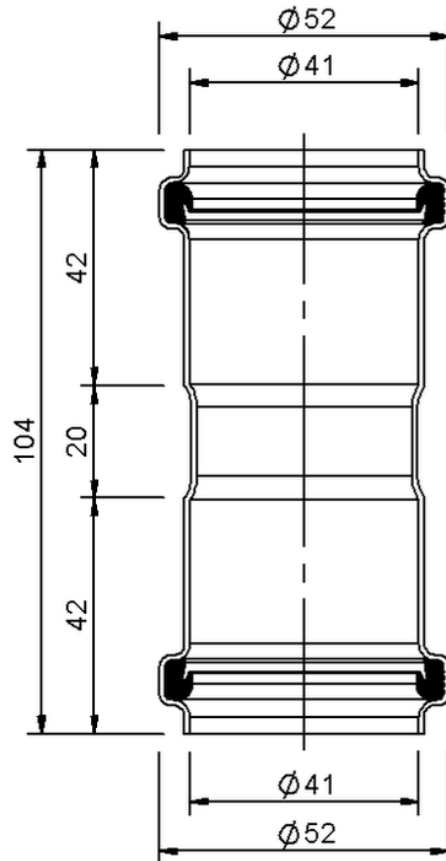

Technical drawing

SitaPipe stainless steel double plug-in coupler DN 40

SitaPipe stainless steel double plug-in coupler DN 40, DIN EN 1124

Article number

70094040

Changes possible due to technical development, subject to mistakes and printing errors.