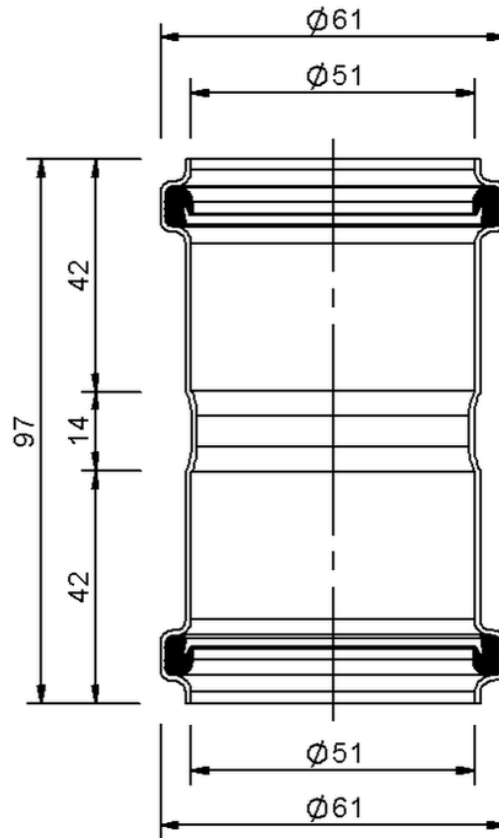

Technical drawing

SitaPipe stainless steel double plug-in coupler DN 50

SitaPipe stainless steel double plug-in coupler DN 50, DIN EN 1124

Article number

70095050

Changes possible due to technical development, subject to mistakes and printing errors.