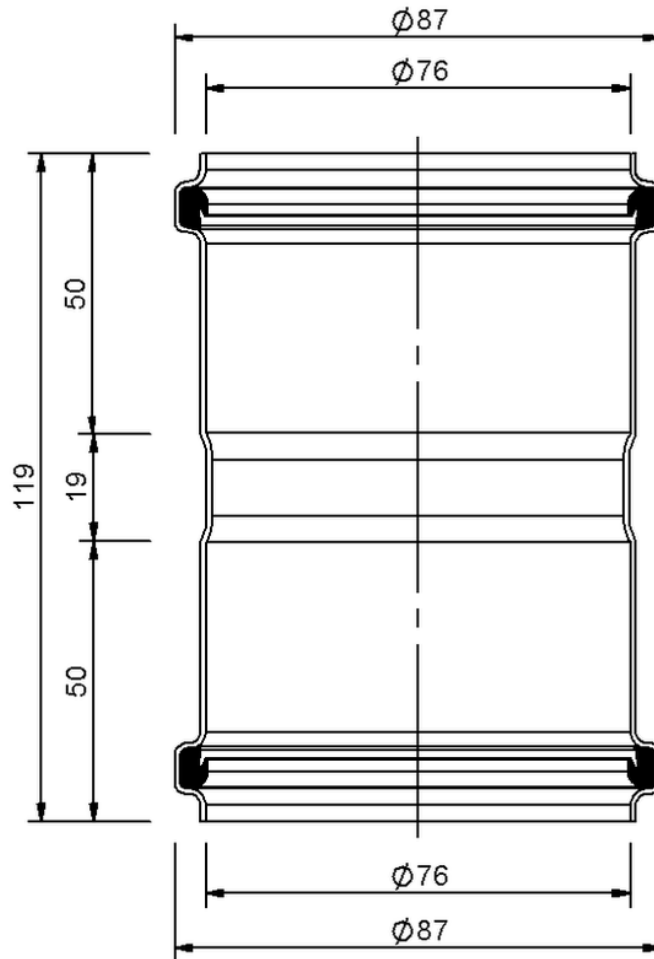

Technical drawing

SitaPipe stainless steel double plug-in coupler DN 70

SitaPipe stainless steel double plug-in coupler DN 70, DIN EN 1124

Article number

70097575

Changes possible due to technical development, subject to mistakes and printing errors.