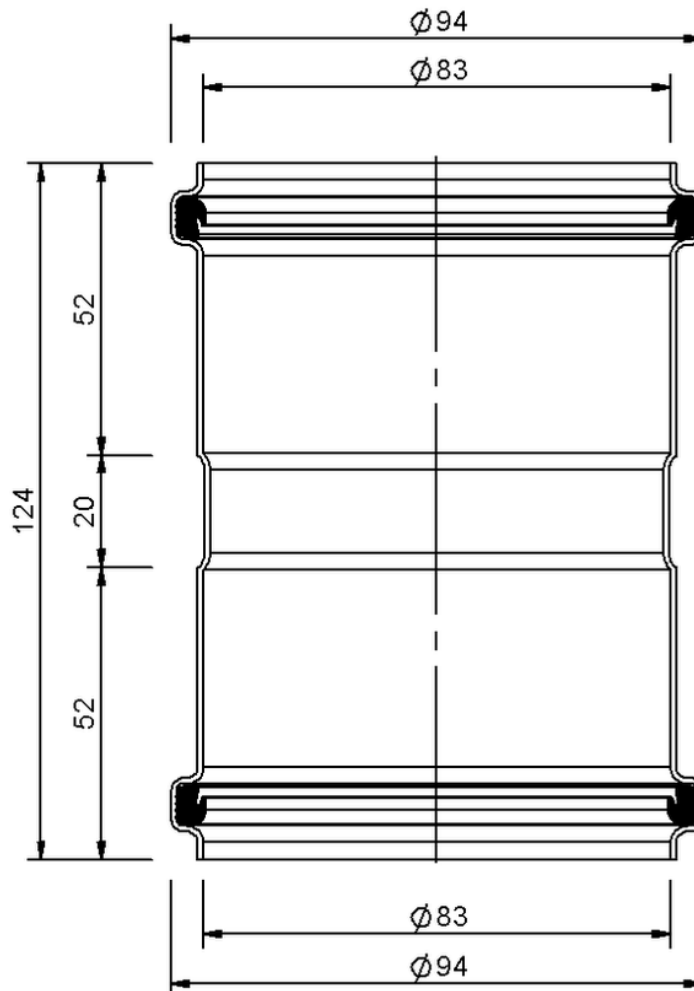

Technical drawing

SitaPipe stainless steel double plug-in coupler DN 80

SitaPipe stainless steel double plug-in coupler DN 80, DIN EN 1124

Article number

70098080

Changes possible due to technical development, subject to mistakes and printing errors.