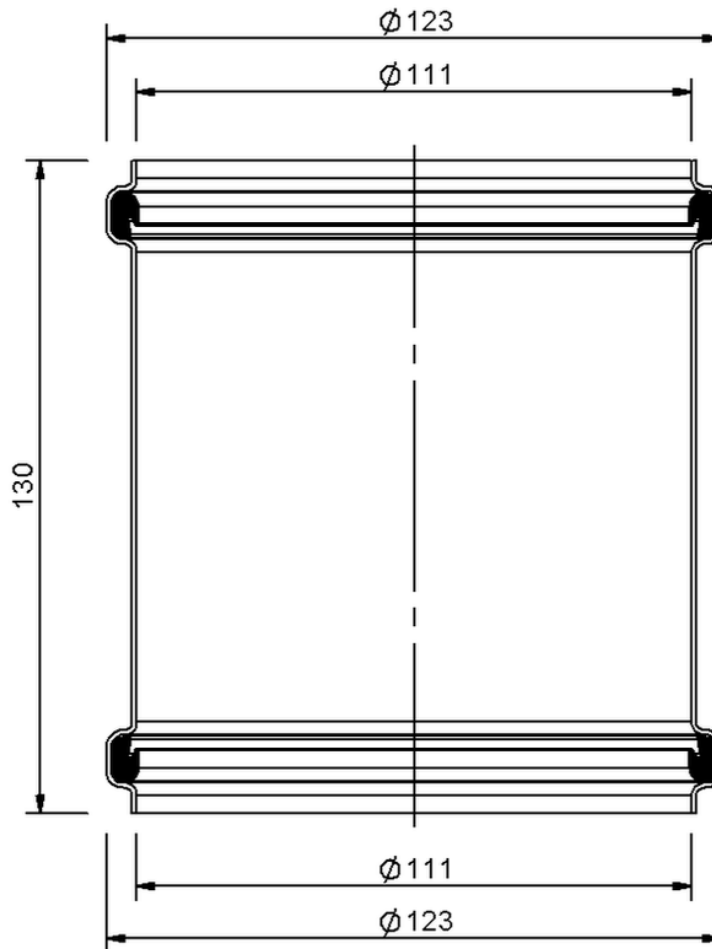

Technical drawing

SitaPipe stainless steel slide-on coupler DN 100

SitaPipe stainless steel slide-on coupler DN 100, DIN EN 1124

Article number

70111111

Changes possible due to technical development, subject to mistakes and printing errors.