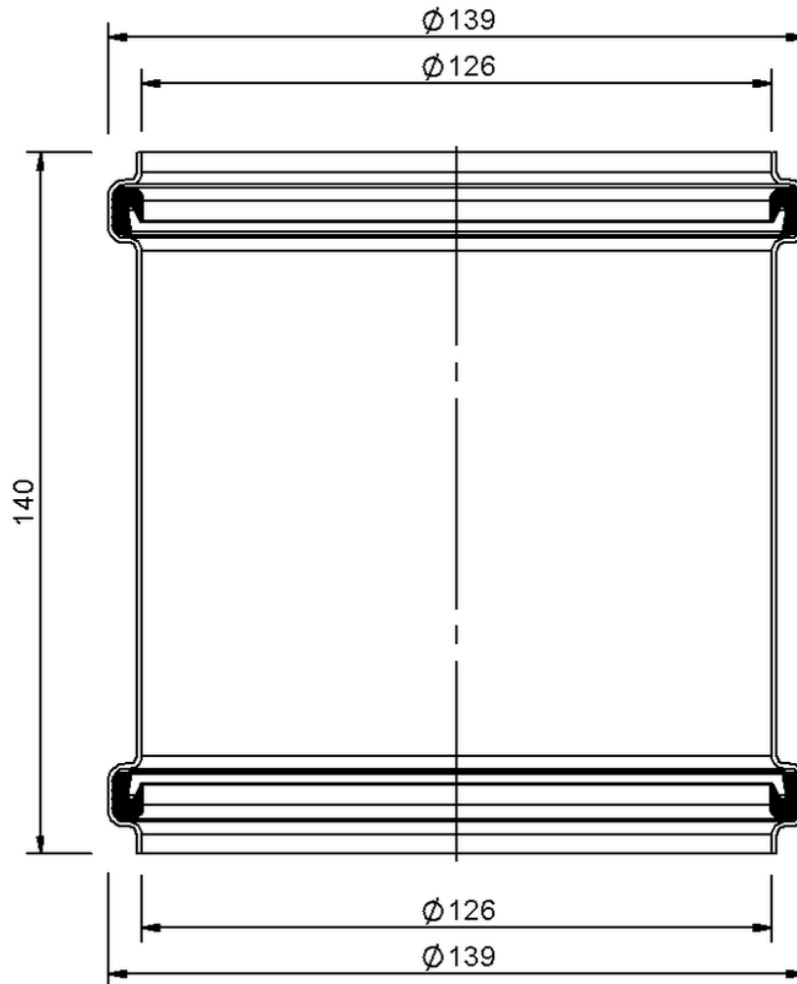

Technical drawing

SitaPipe stainless steel slide-on coupler DN 125

SitaPipe stainless steel slide-on coupler DN 125, DIN EN 1124

Article number

70111212

Changes possible due to technical development, subject to mistakes and printing errors.