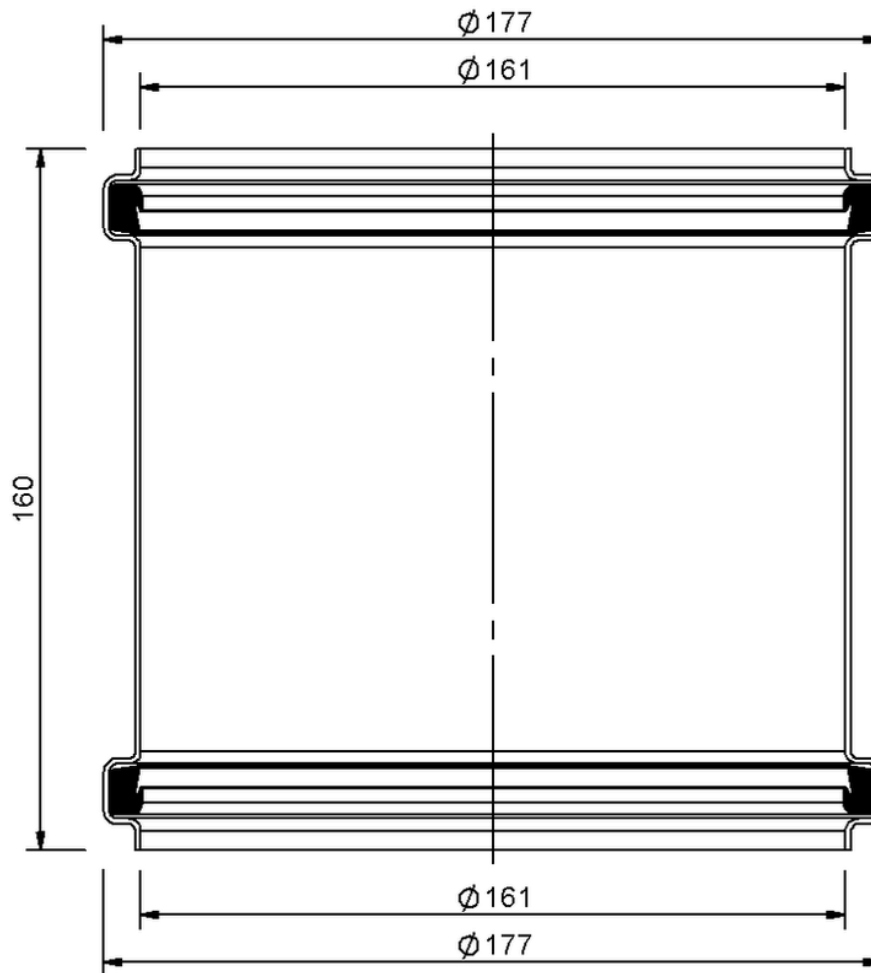

Technical drawing

SitaPipe stainless steel slide-on coupler DN 150

SitaPipe stainless steel slide-on coupler DN 150, DIN EN 1124

Article number

70111616

Changes possible due to technical development, subject to mistakes and printing errors.