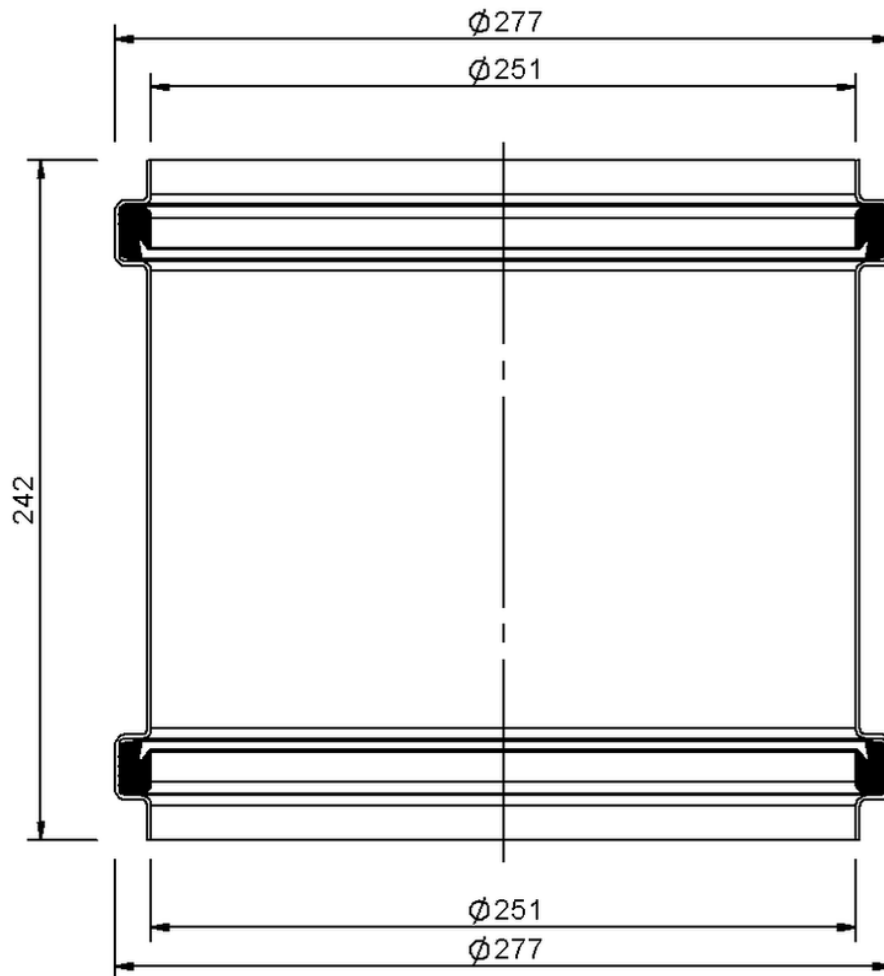

Technical drawing

SitaPipe stainless steel slide-on coupler DN 250

SitaPipe stainless steel slide-on coupler DN 250, DIN EN 1124

Article number

70112525

Changes possible due to technical development, subject to mistakes and printing errors.