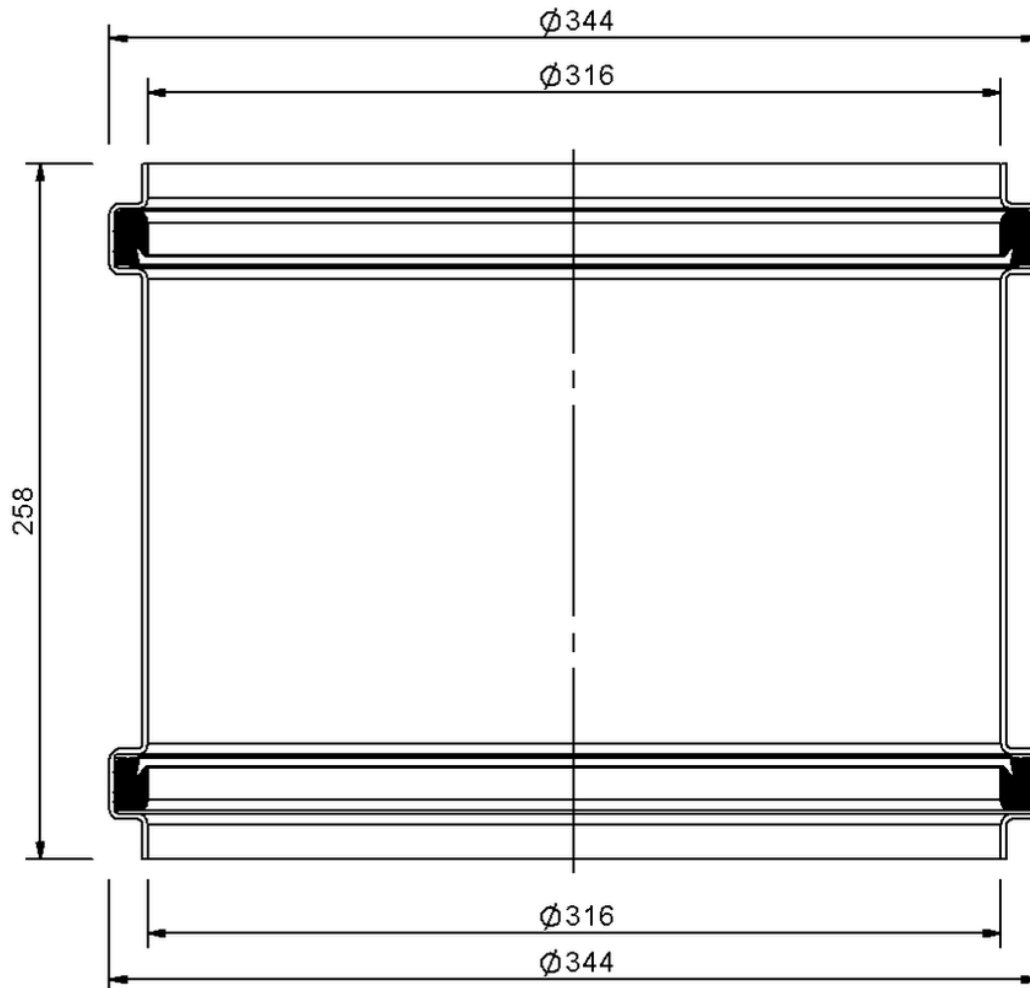

## Technical drawing

### SitaPipe stainless steel slide-on coupler DN 315

SitaPipe stainless steel slide-on coupler DN 315, DIN EN 1124

Article number

70113131

Changes possible due to technical development, subject to mistakes and printing errors.