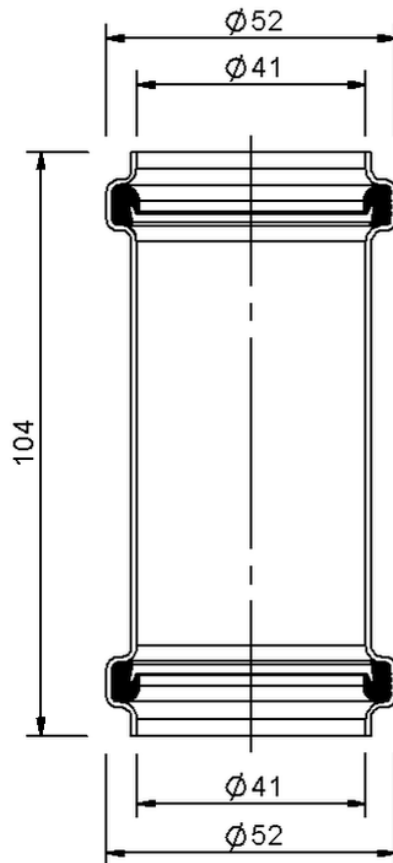

Technical drawing

SitaPipe stainless steel slide-on coupler DN 40

SitaPipe stainless steel slide-on coupler DN 40, DIN EN 1124

Article number

70114040

Changes possible due to technical development, subject to mistakes and printing errors.