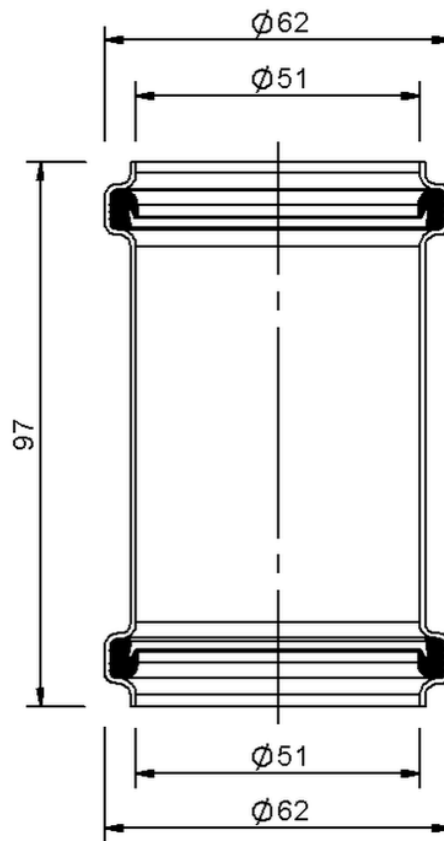

Technical drawing

SitaPipe stainless steel slide-on coupler DN 50

SitaPipe stainless steel slide-on coupler DN 50, DIN EN 1124

Article number

70115050

Changes possible due to technical development, subject to mistakes and printing errors.