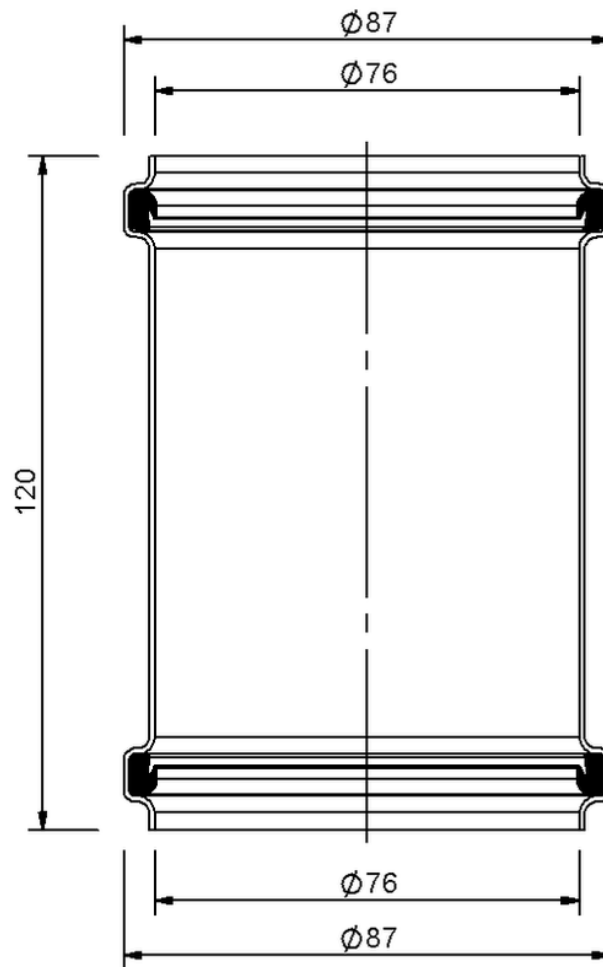

## Technical drawing

### SitaPipe stainless steel slide-on coupler DN 70

---

---

SitaPipe stainless steel slide-on coupler DN 70, DIN EN 1124

Article number

70117575

Changes possible due to technical development, subject to mistakes and printing errors.