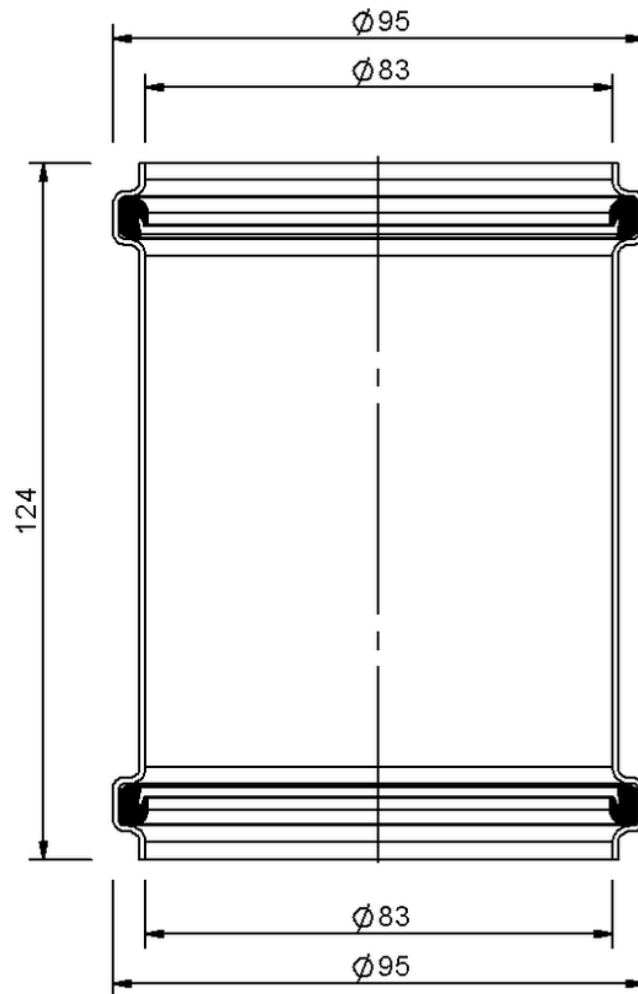

## Technical drawing

### SitaPipe stainless steel slide-on coupler DN 80

---

---

SitaPipe stainless steel slide-on coupler DN 80, DIN EN 1124

Article number

70118080

Changes possible due to technical development, subject to mistakes and printing errors.