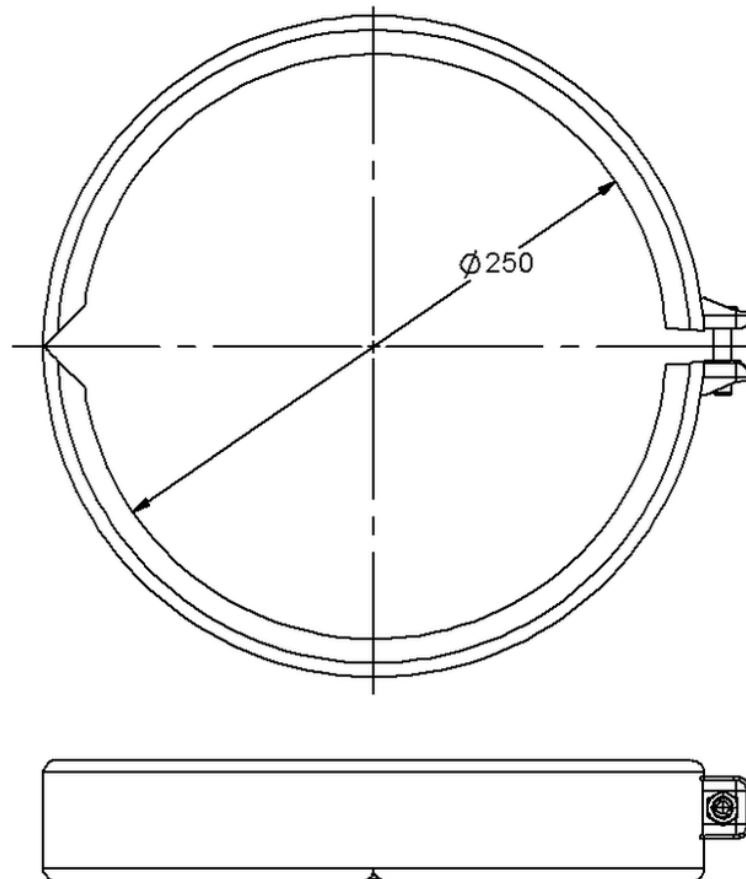

## Technical drawing

### SitaPipe stainless steel safety clamp DN 250

---

---

SitaPipe stainless steel safety clamp DN 250, DIN EN 1124

Article number

70122525

Changes possible due to technical development, subject to mistakes and printing errors.