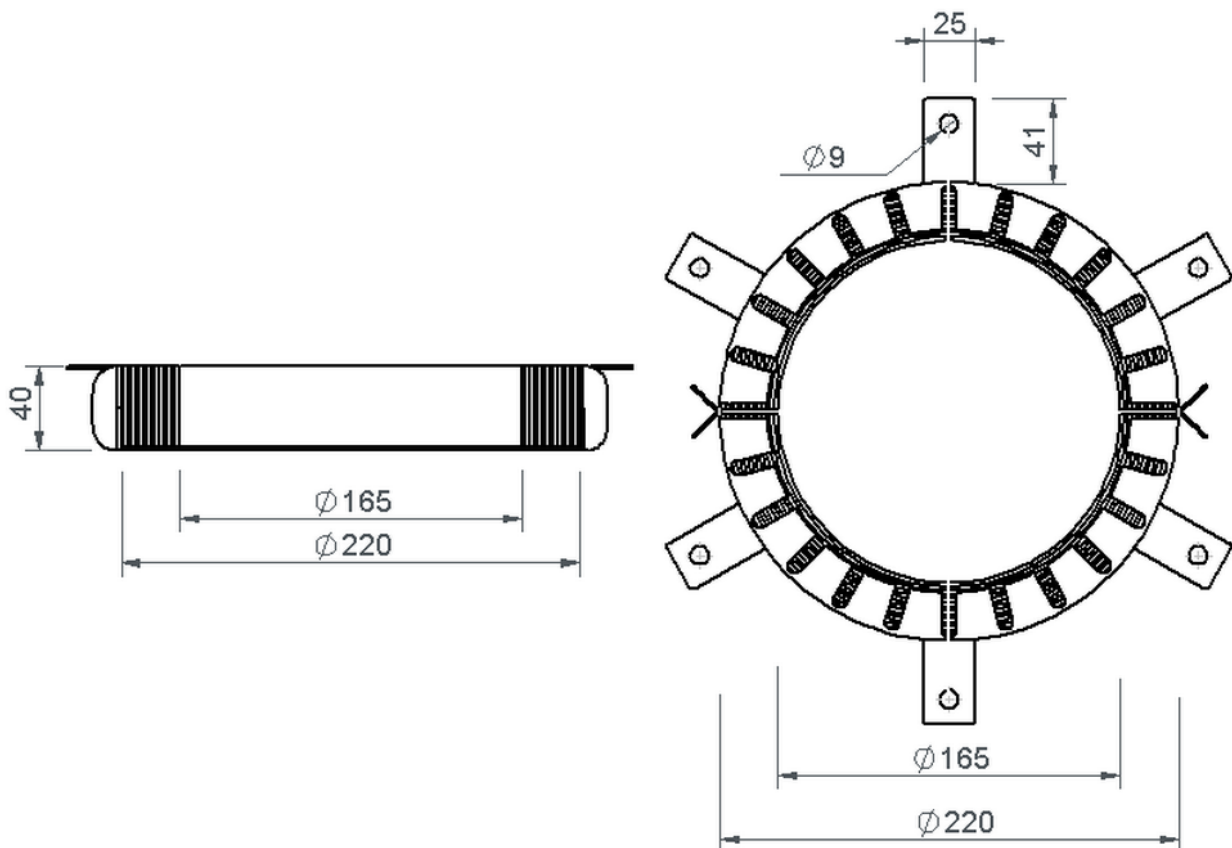

Technical drawing Sita**More** fire protection sleeve

SitaMore fire protection sleeve, DN 160

Article number

80130016

Changes possible due to technical development, subject to mistakes and printing errors.