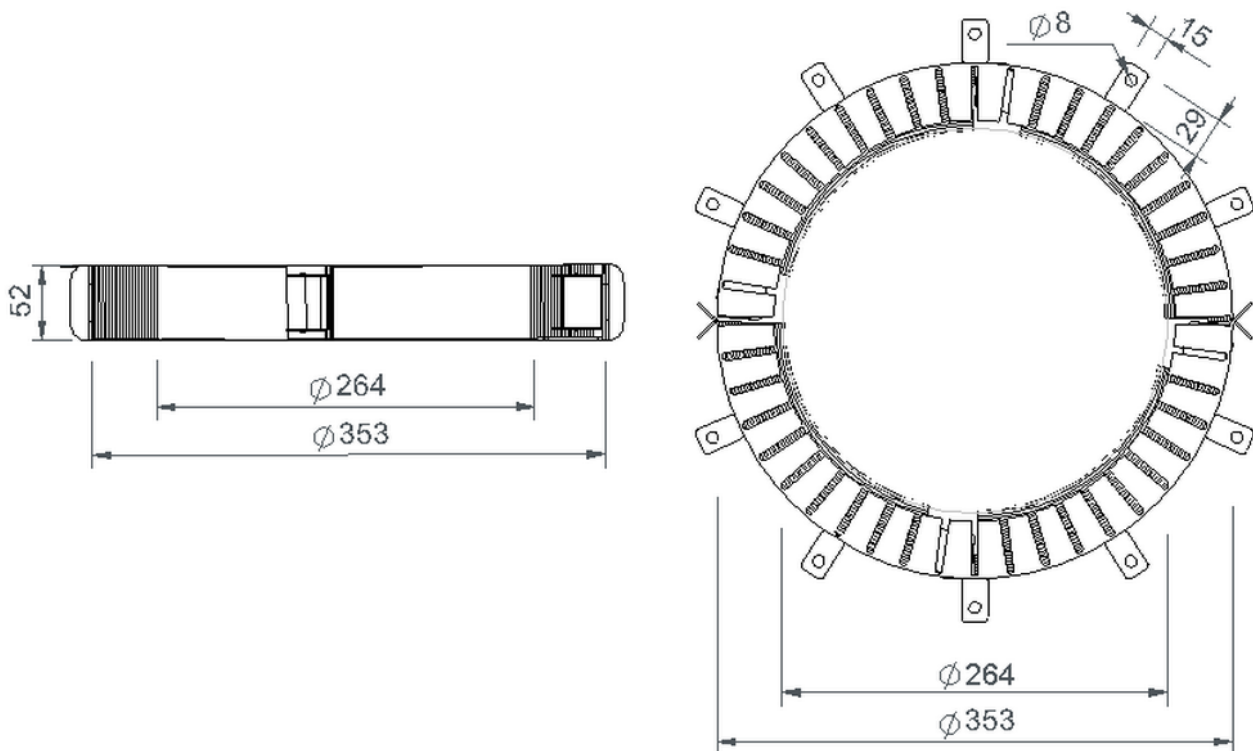

# Technical drawing Sita**More** fire protection sleeve

---

---

SitaMore fire protection sleeve, DN 250

Article number

80130025

Changes possible due to technical development, subject to mistakes and printing errors.