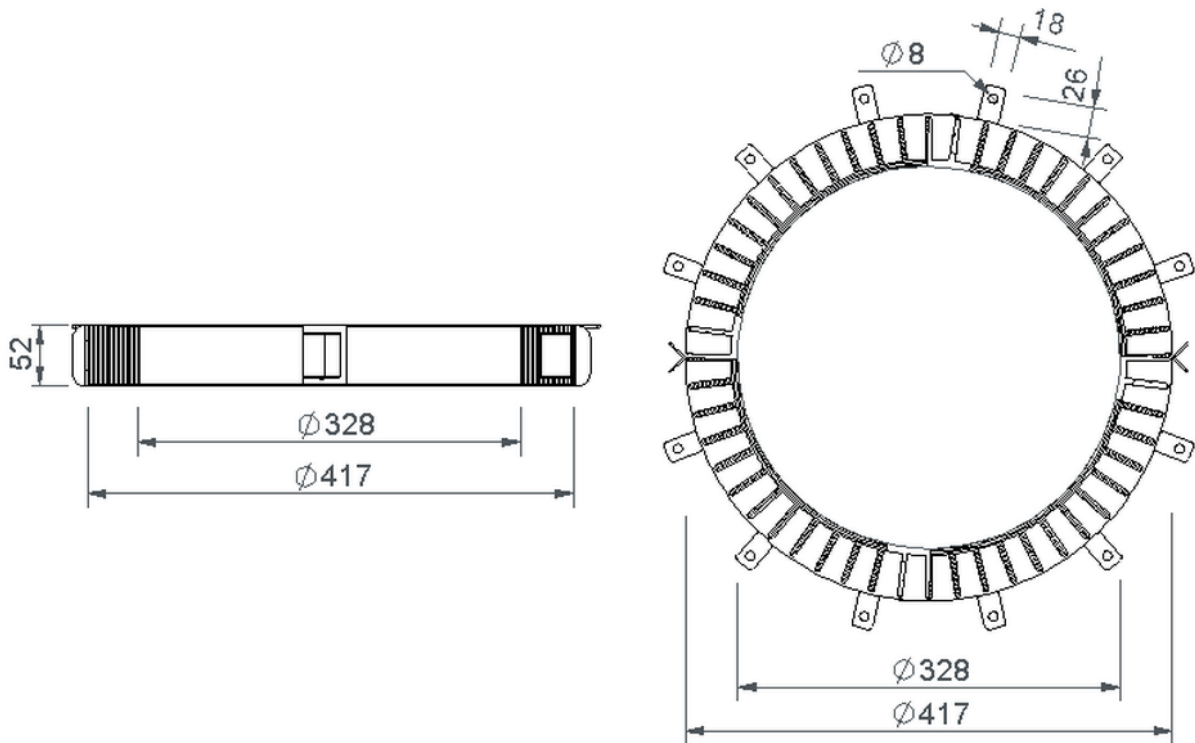

Technical drawing Sita**More** fire protection sleeve

SitaMore fire protection sleeve, DN 315

Article number

80130031

Changes possible due to technical development, subject to mistakes and printing errors.