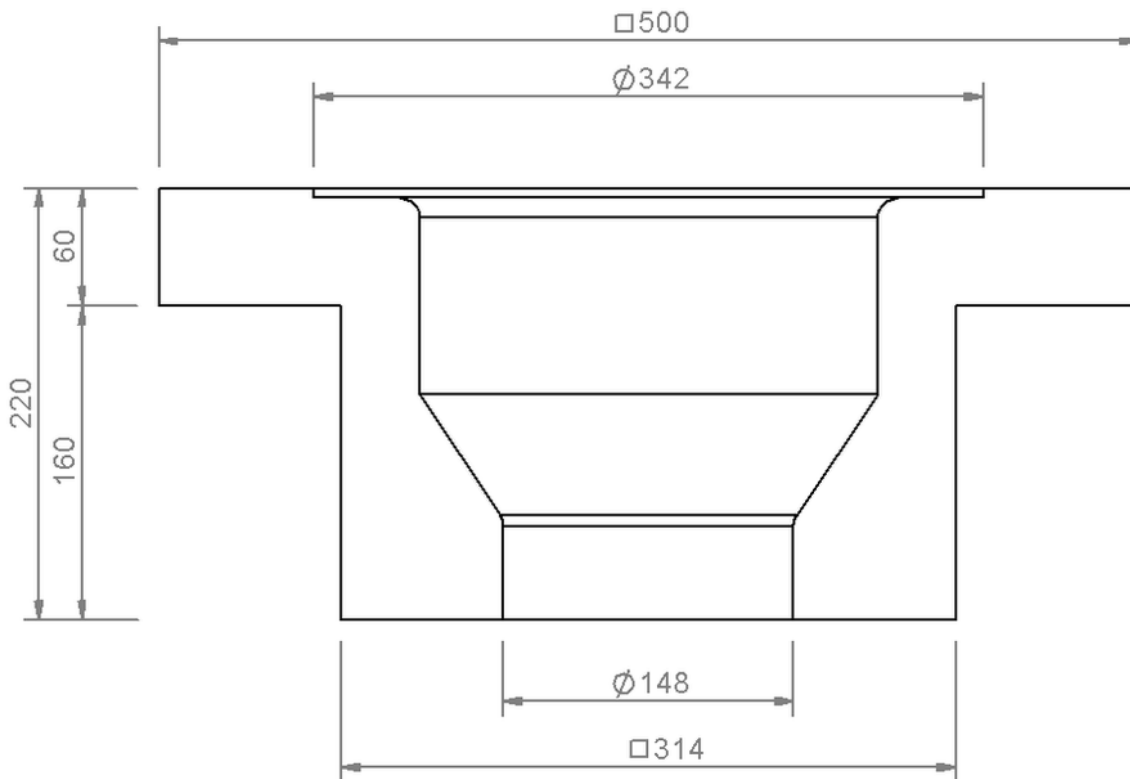

Technical drawing Sita**Standard** insulating body

SitaStandard insulating body, made of XPS

Article number

E109003

Changes possible due to technical development, subject to mistakes and printing errors.

Sita Bauelemente GmbH * Ferdinand-Braun-Strasse 1 * 33378 Rheda-Wiedenbrück, Germany * Tel +49 2522 8340-0 * Fax +49 2522 8340-100 * info@sita-bauelemente.de * www.sita-bauelemente.de