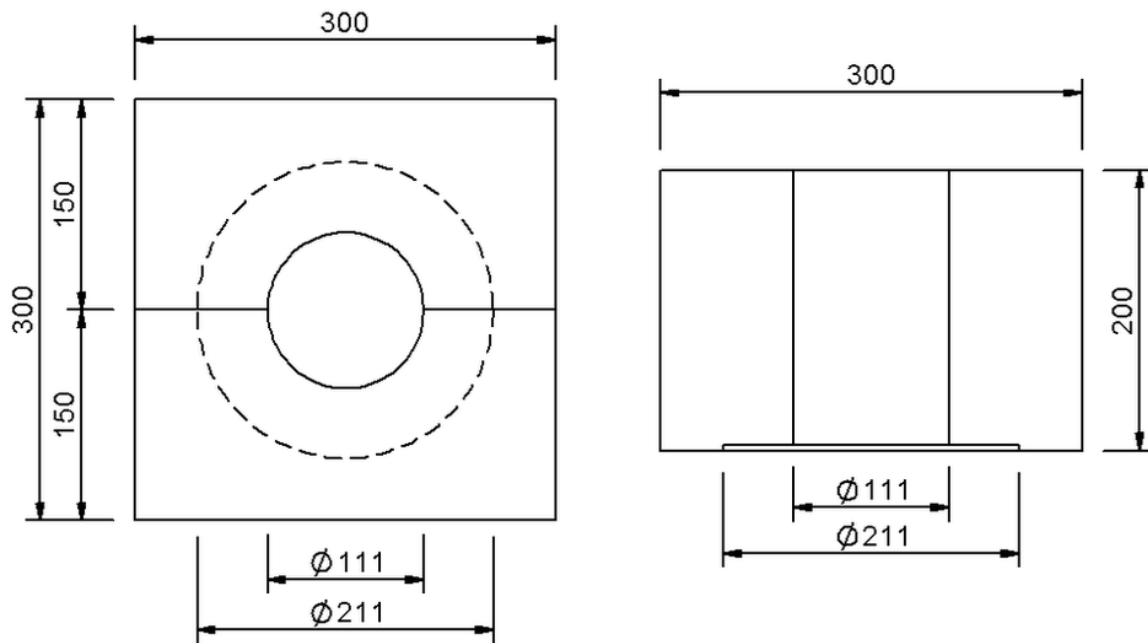

## Technical drawing

### Sita**Fireguard**<sup>®</sup> pipe lead-through insulating body DN 100

---

---

SitaFireguard<sup>®</sup> pipe lead-through insulating body DN 100, made of Mineral wool

Article number

E109615

Changes possible due to technical development, subject to mistakes and printing errors.