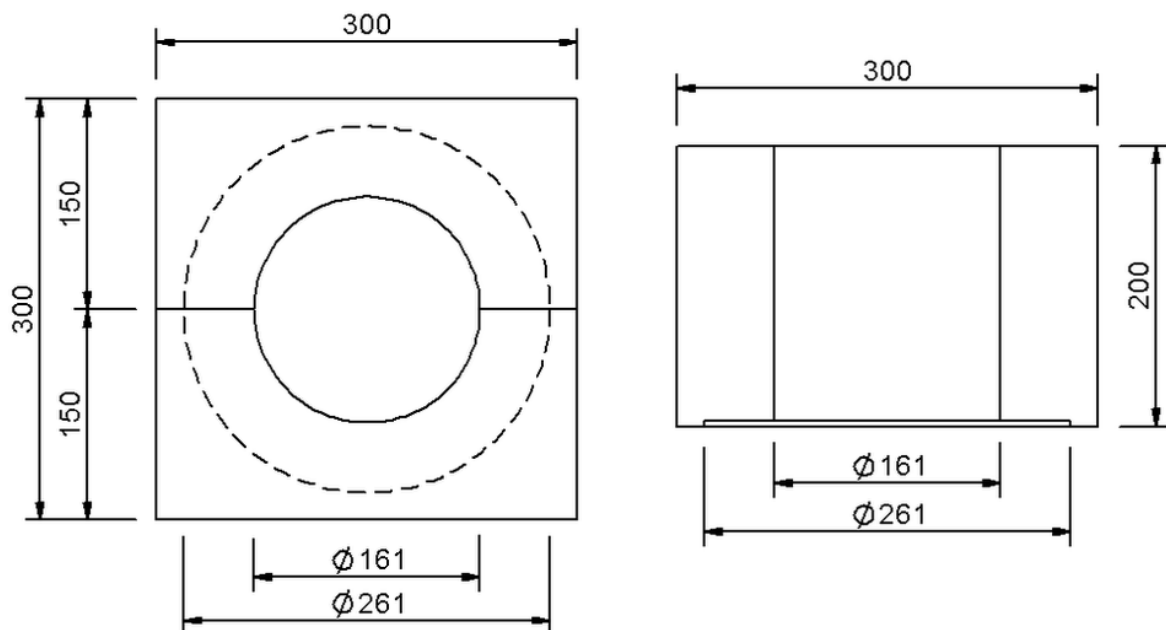

Technical drawing

Sita**Fireguard**[®] pipe lead-through insulating body DN 150

SitaFireguard[®] pipe lead-through insulating body DN 150, made of Mineral wool

Article number

E109616

Changes possible due to technical development, subject to mistakes and printing errors.