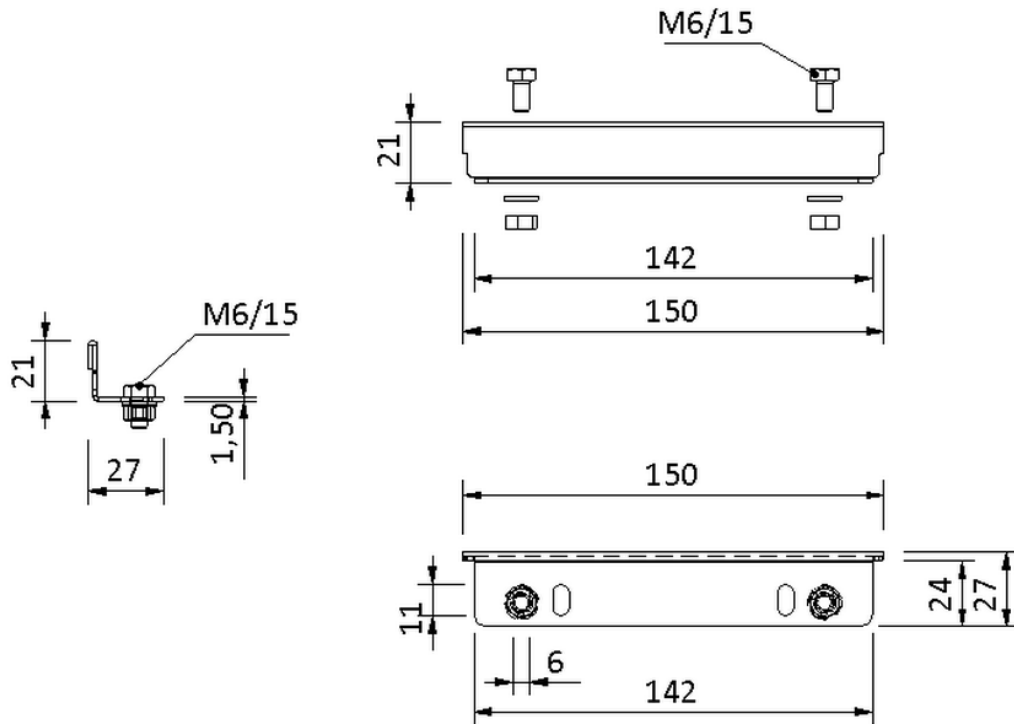

Technical drawing Sita**Drain**[®] Wood head piece

SitaDrain[®] Wood head piece, made of Rust-free stainless steel

Article number

E187008

Changes possible due to technical development, subject to mistakes and printing errors.