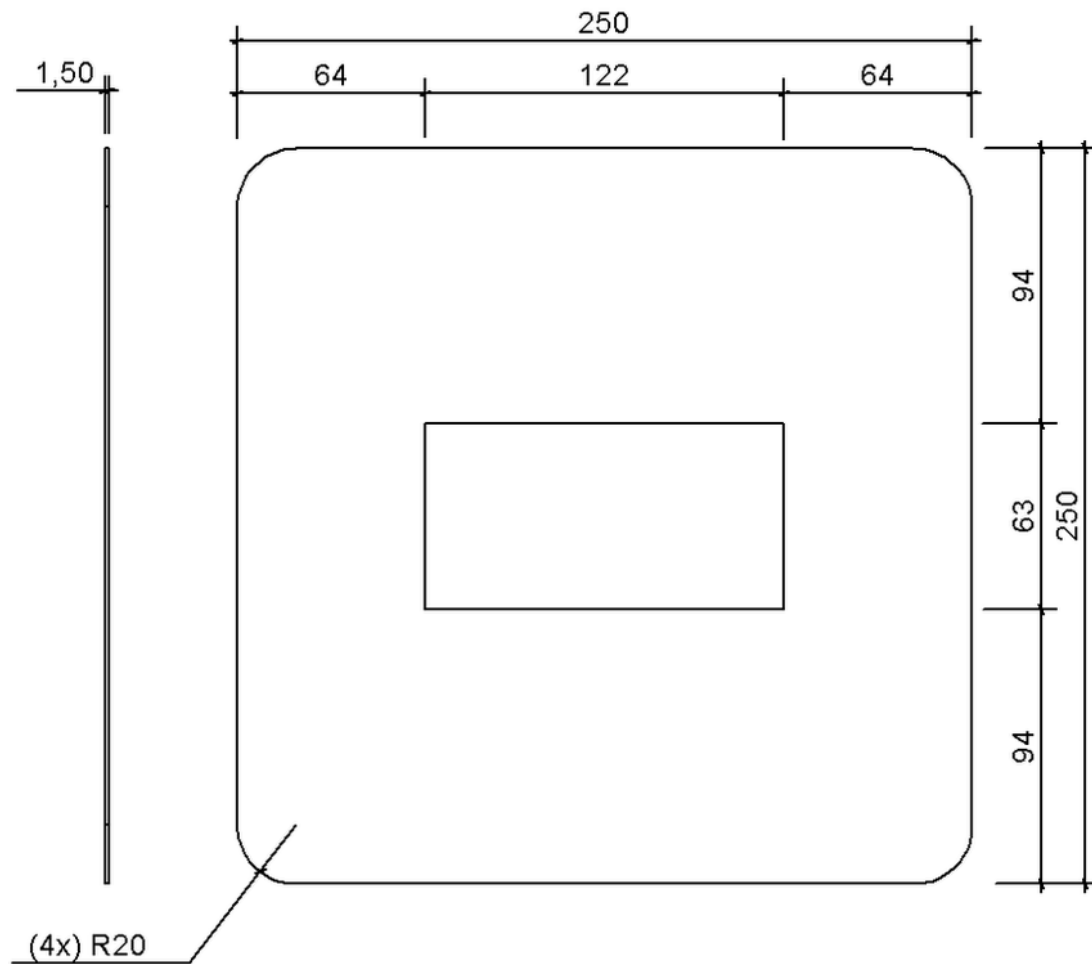

Technical drawing

Sita**Turbo** facade cover plate

SitaTurbo facade cover plate, made of Rust-free stainless steel, 250 x 250 mm

Article number
E189021

Changes possible due to technical development, subject to mistakes and printing errors.