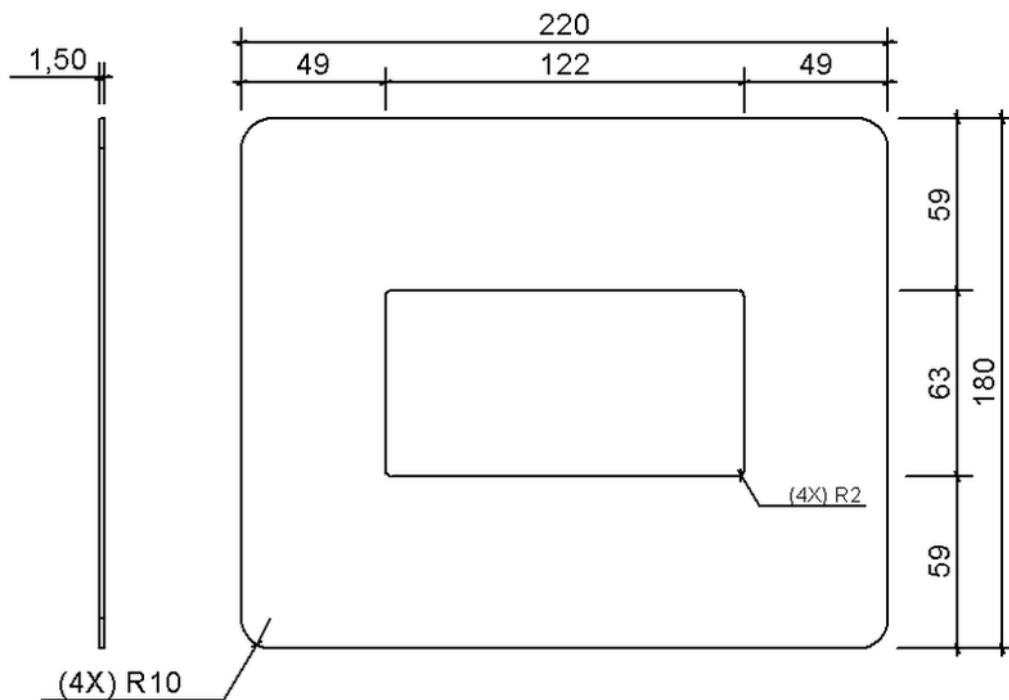

Technical drawing

Sita**Turbo** facade cover plate

SitaTurbo facade cover plate, made of Rust-free stainless steel, 220 x 180 mm

Article number

E189024

Changes possible due to technical development, subject to mistakes and printing errors.