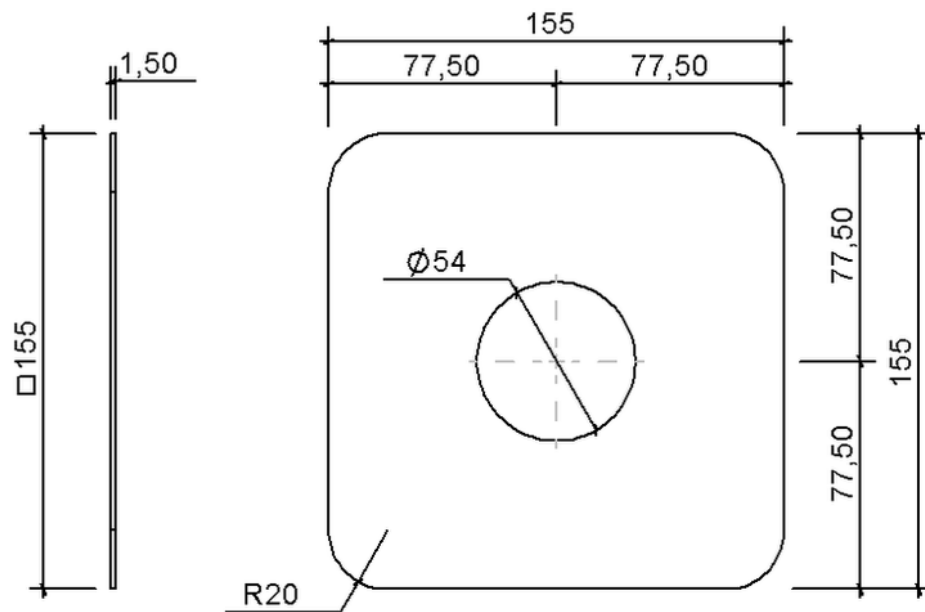

Technical drawing

Sita**Attika** cladding cover plate DIN 50

SitaAttika cladding cover plate DIN 50, made of Rust-free stainless steel, 155 x 155 mm

Article number

E189025

Changes possible due to technical development, subject to mistakes and printing errors.