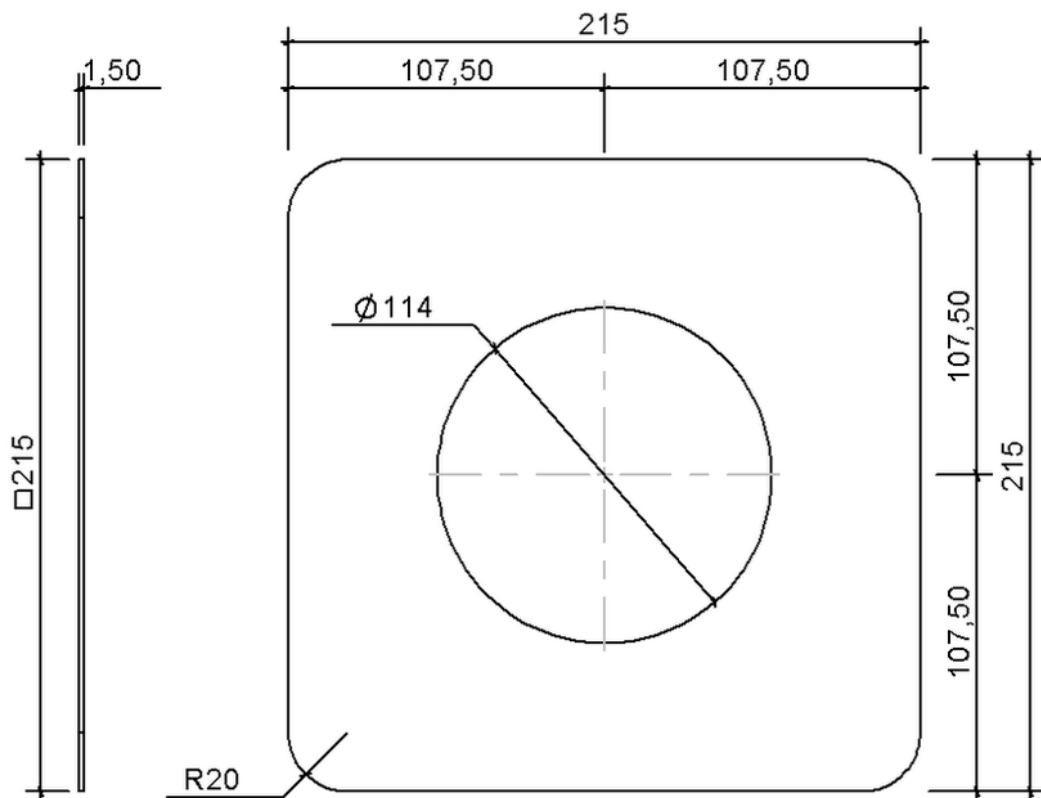

Technical drawing

Sita**Attika** cladding cover plate DIN 100

SitaAttika cladding cover plate DIN 100, made of Rust-free stainless steel, 215 x 215 mm

Article number

E189027

Changes possible due to technical development, subject to mistakes and printing errors.