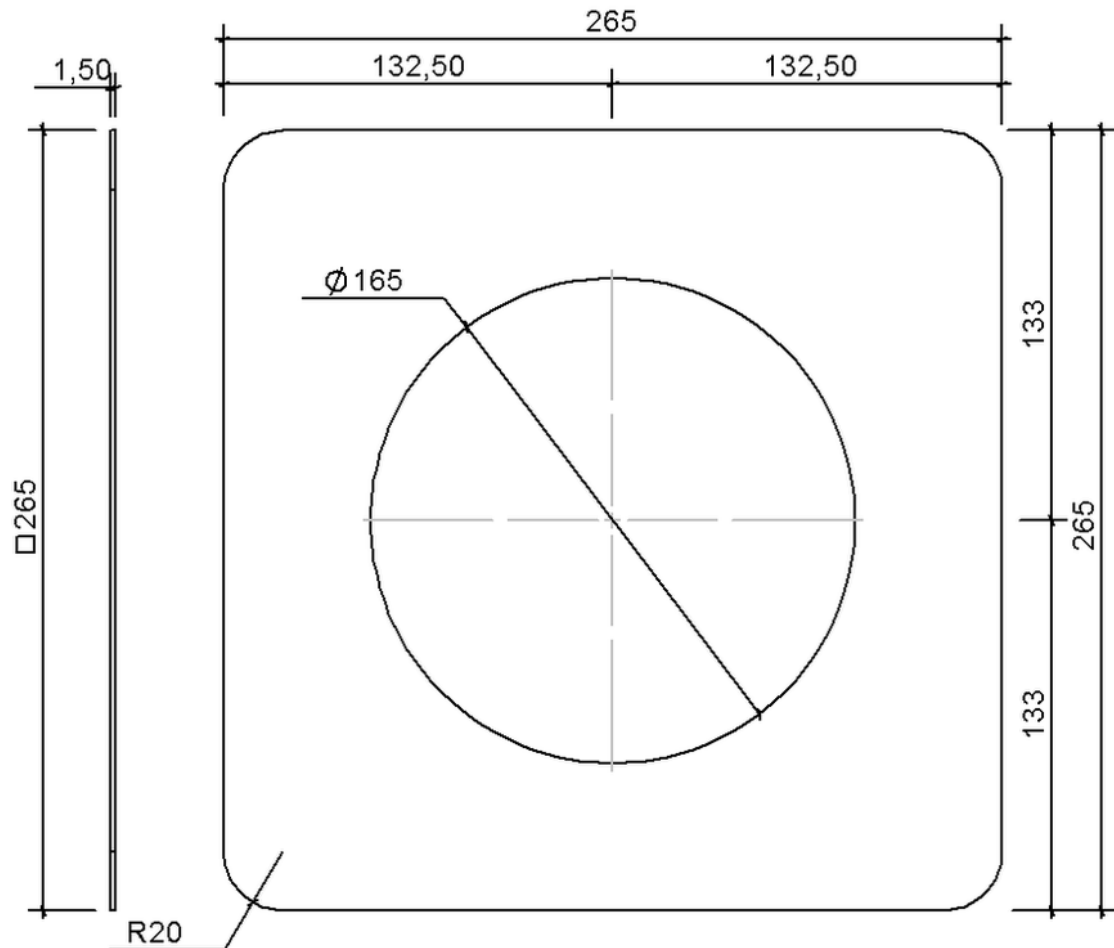

Technical drawing
Sita**Attika** cladding cover plate DIN 150

SitaAttika cladding cover plate DIN 150, made of Rust-free stainless steel, 265 x 265 mm

Article number

E189029

Changes possible due to technical development, subject to mistakes and printing errors.