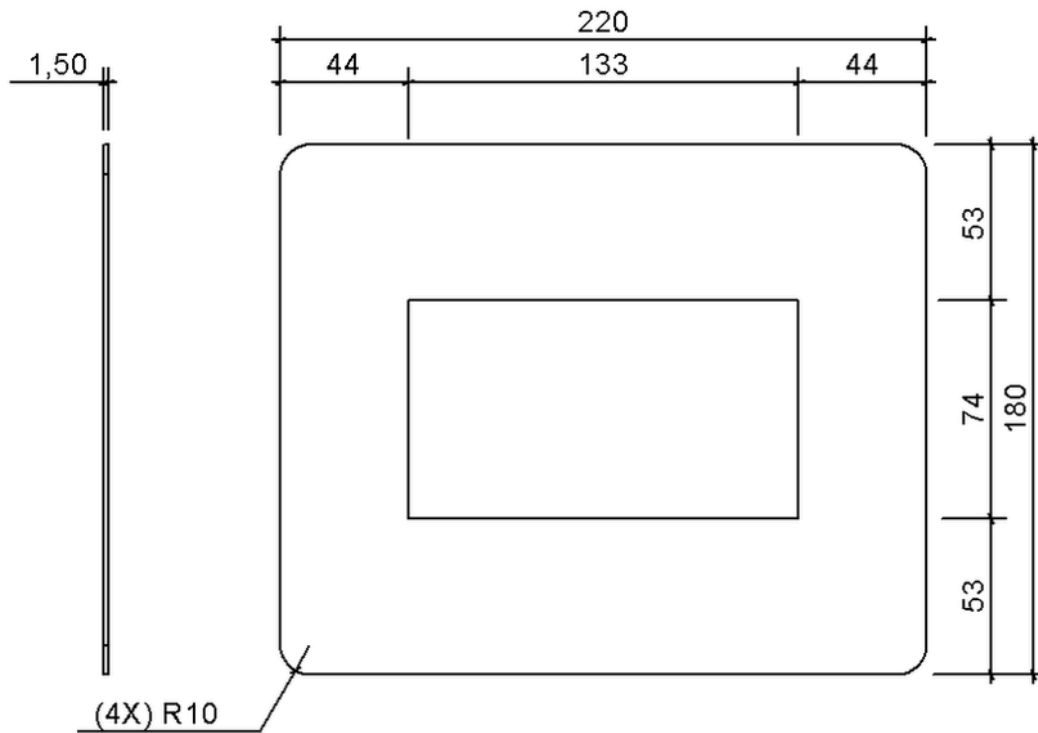

Technical drawing

Sita**Turbo** facade cover plate for SitaTurbo adapter

SitaTurbo facade cover plate for SitaTurbo adapter, made of Rust-free stainless steel, 220 x 180 mm

Article number

E189044

Changes possible due to technical development, subject to mistakes and printing errors.