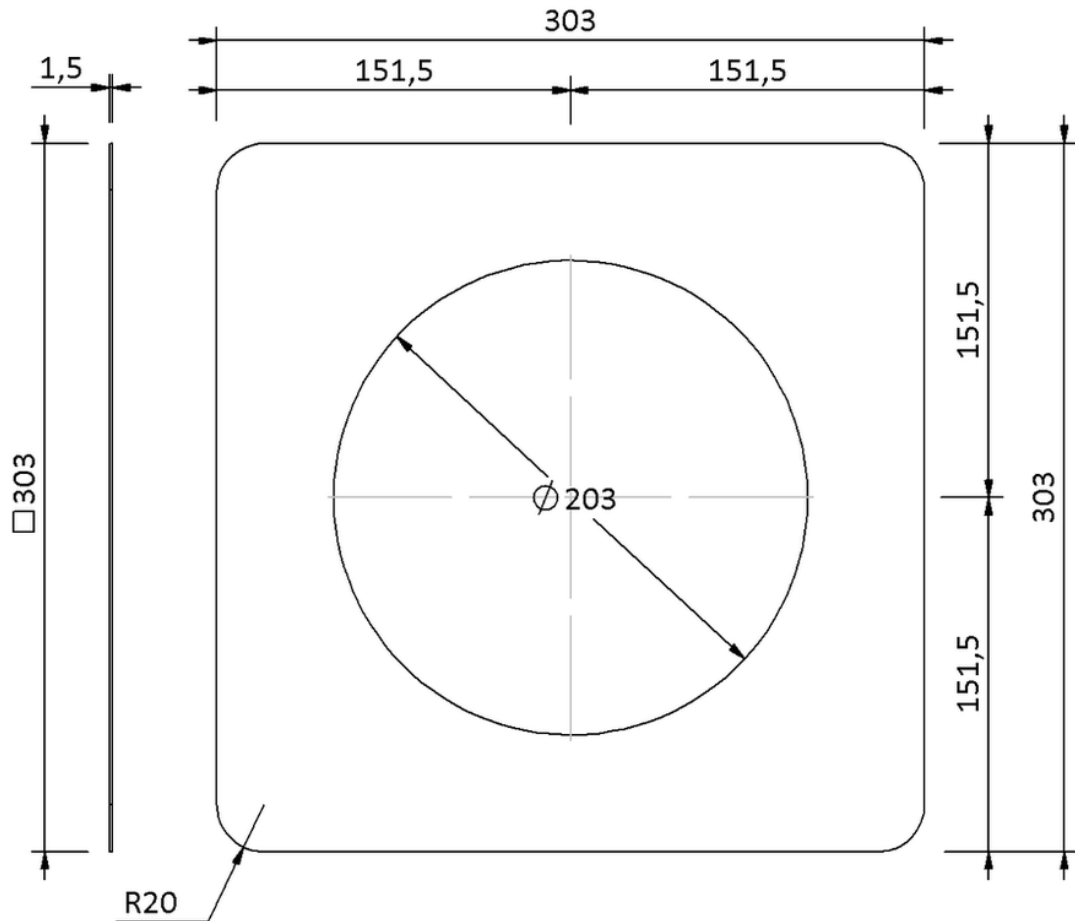

# Technical drawing

## SitaAttika cladding cover plate DIN 200

SitaAttika cladding cover plate DIN 200, made of Rust-free stainless steel, 303 x 303 mm

Article number

E189045

Changes possible due to technical development, subject to mistakes and printing errors.