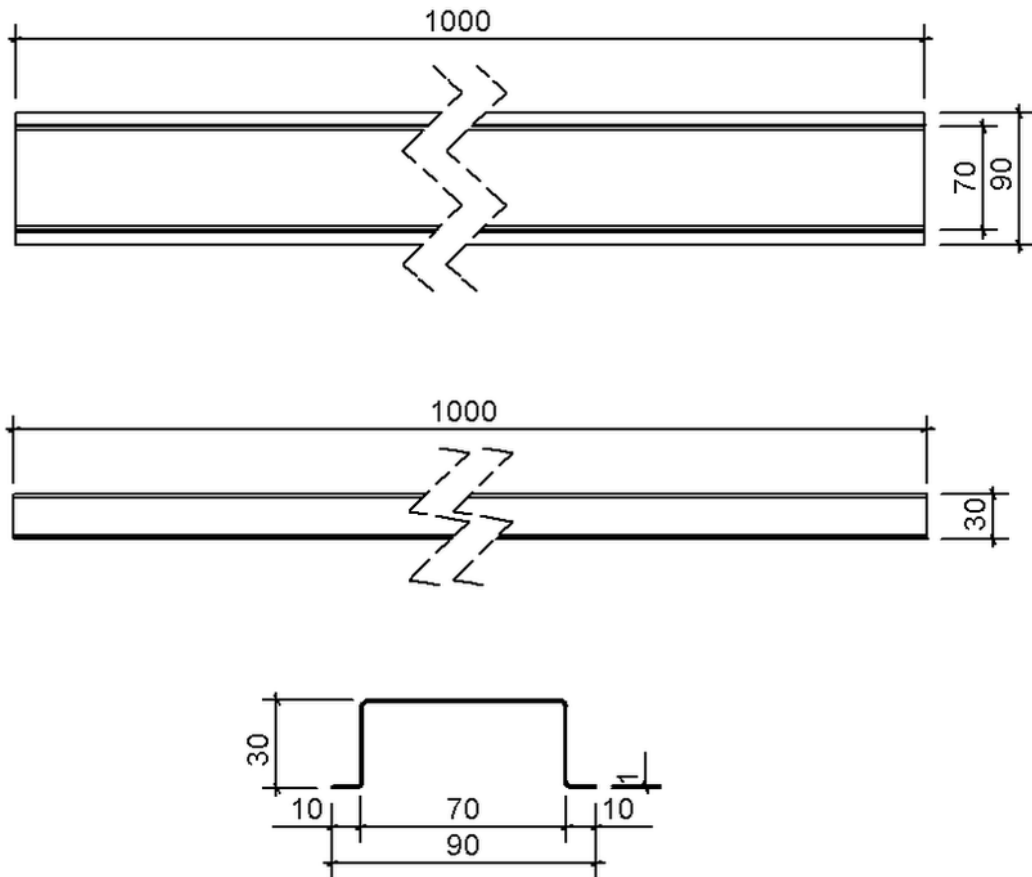

Technical drawing Sita**Drain**[®] junction channel

SitaDrain[®] junction channel, made of Galvanised steel

Article number

E209000

Changes possible due to technical development, subject to mistakes and printing errors.