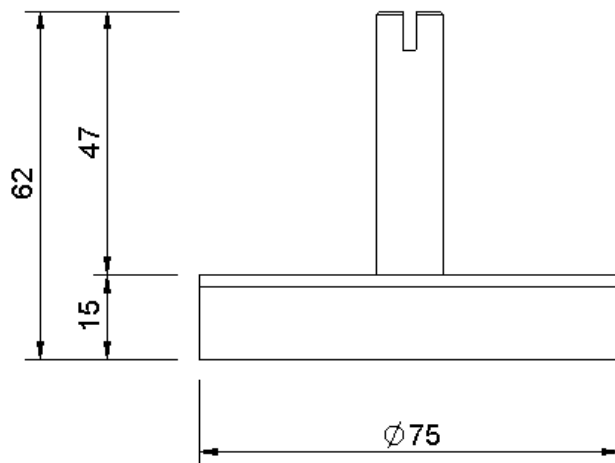

Technical drawing
Sita**Drain**® feet 70 - 110 mm

SitaDrain® feet 70 - 110 mm, made of Galvanised steel

Article number

E220042

Changes possible due to technical development, subject to mistakes and printing errors.