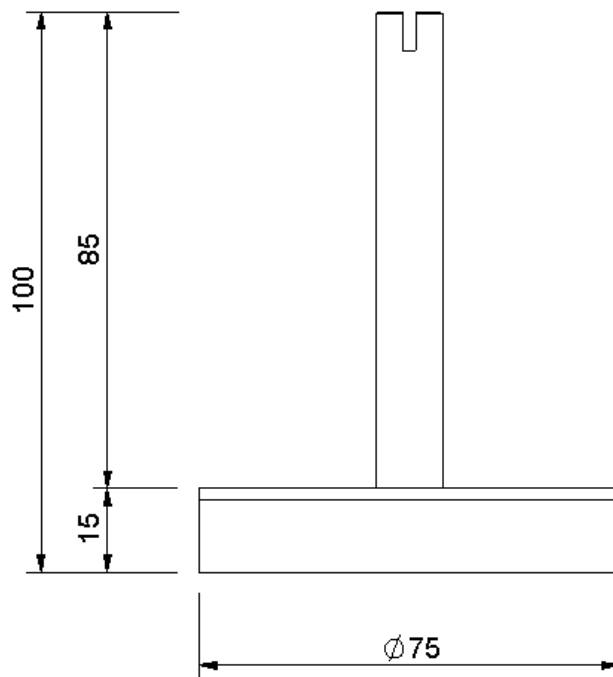

Technical drawing

Sita**Drain**[®] feet 110 - 145 mm

SitaDrain[®] feet 110 - 145 mm, made of Galvanised steel

Article number

E220085

Changes possible due to technical development, subject to mistakes and printing errors.