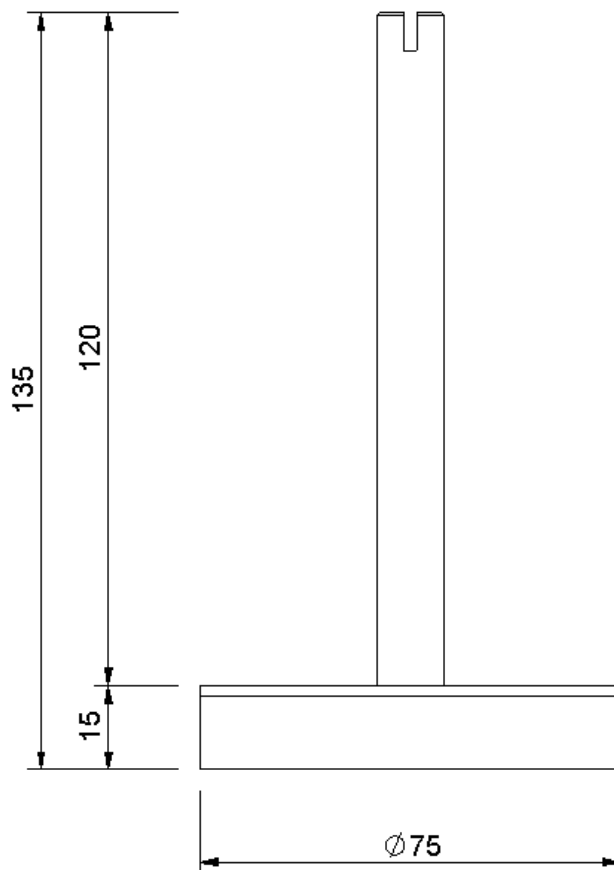

# Technical drawing

## SitaDrain® feet 145 - 180 mm

---

---

SitaDrain® feet 145 - 180 mm, made of Galvanised steel

Article number

E220121

---

Changes possible due to technical development, subject to mistakes and printing errors.