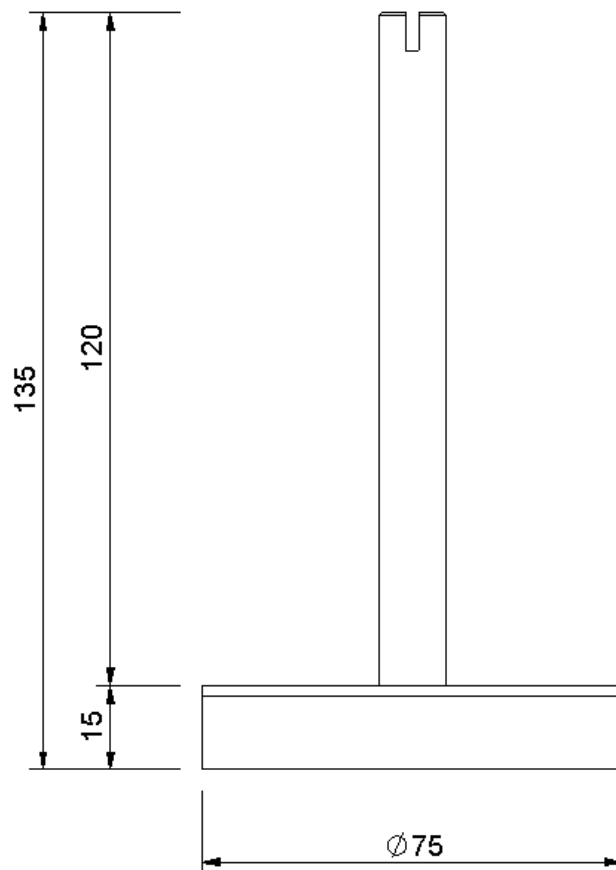

Technical drawing

SitaDrain® feet 145 - 180 mm

SitaDrain® feet 145 - 180 mm, made of Rust-free stainless steel

Article number

E221120

Changes possible due to technical development, subject to mistakes and printing errors.