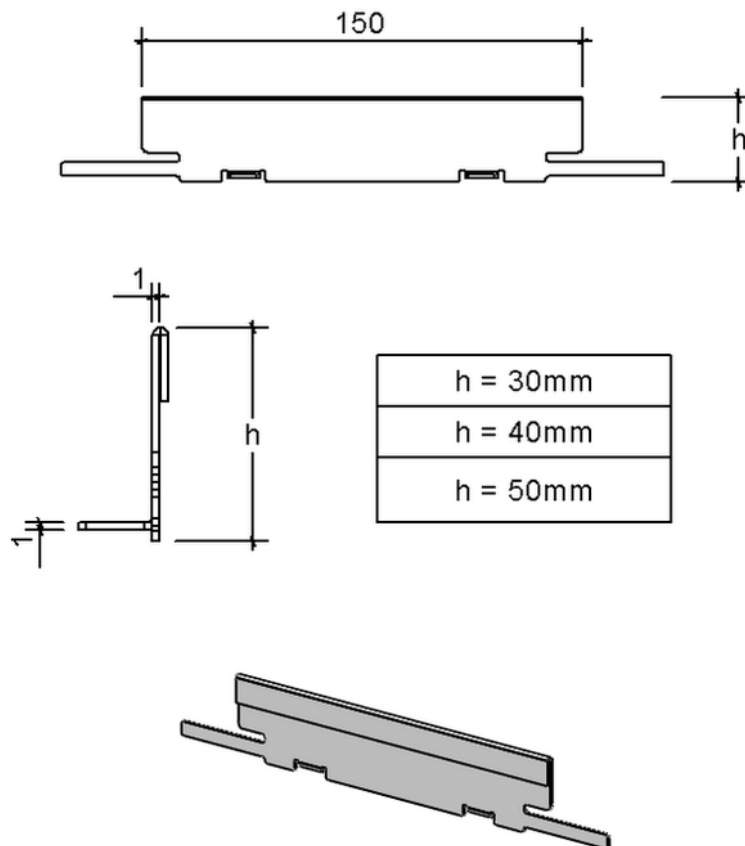

Technical drawing

SitaDrain® box drain head end, 30 mm

SitaDrain® box drain head end, 30 mm, made of Rust-free stainless steel

Article number

E221531

Changes possible due to technical development, subject to mistakes and printing errors.