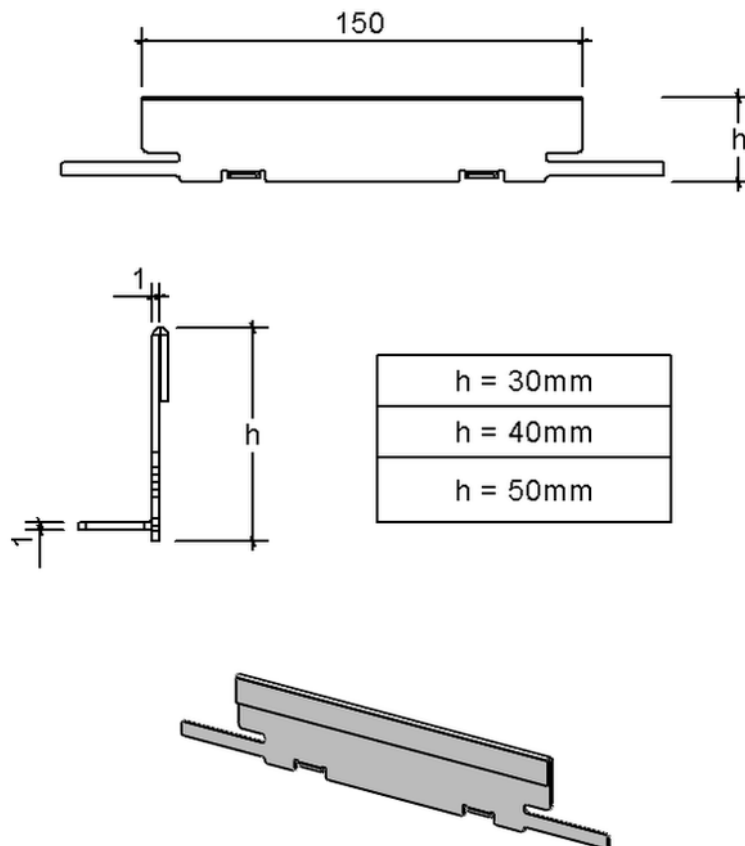

# Technical drawing

## Sita**Drain**<sup>®</sup> box drain head end, 40 mm

---

---

SitaDrain<sup>®</sup> box drain head end, 40 mm, made of Rust-free stainless steel

Article number

E221541

Changes possible due to technical development, subject to mistakes and printing errors.