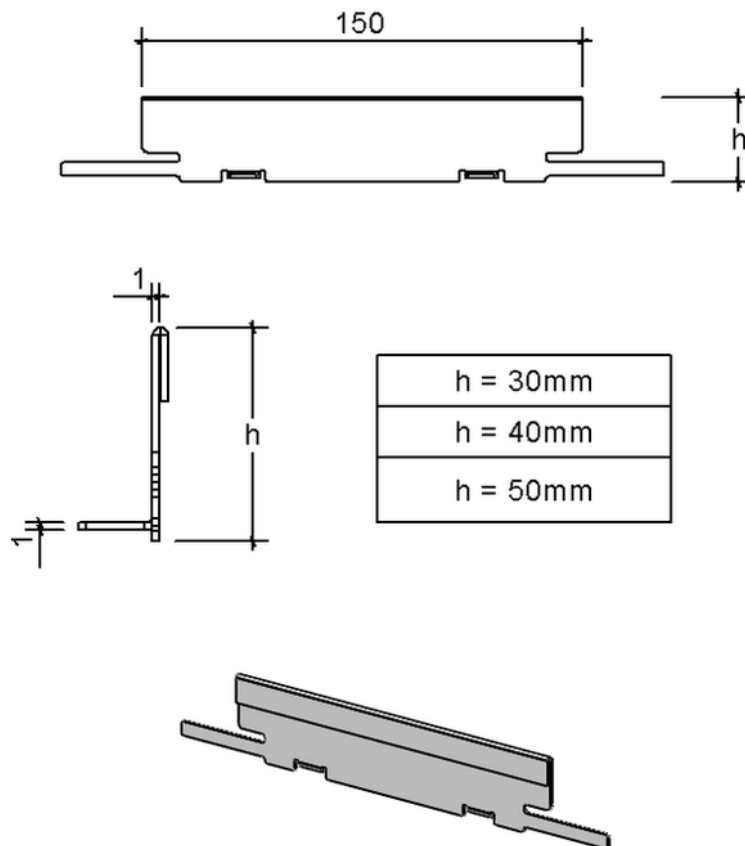

Technical drawing

Sita**Drain**® box drain head end, 50 mm

SitaDrain® box drain head end, 50 mm, made of Rust-free stainless steel

Article number

E221551

Changes possible due to technical development, subject to mistakes and printing errors.